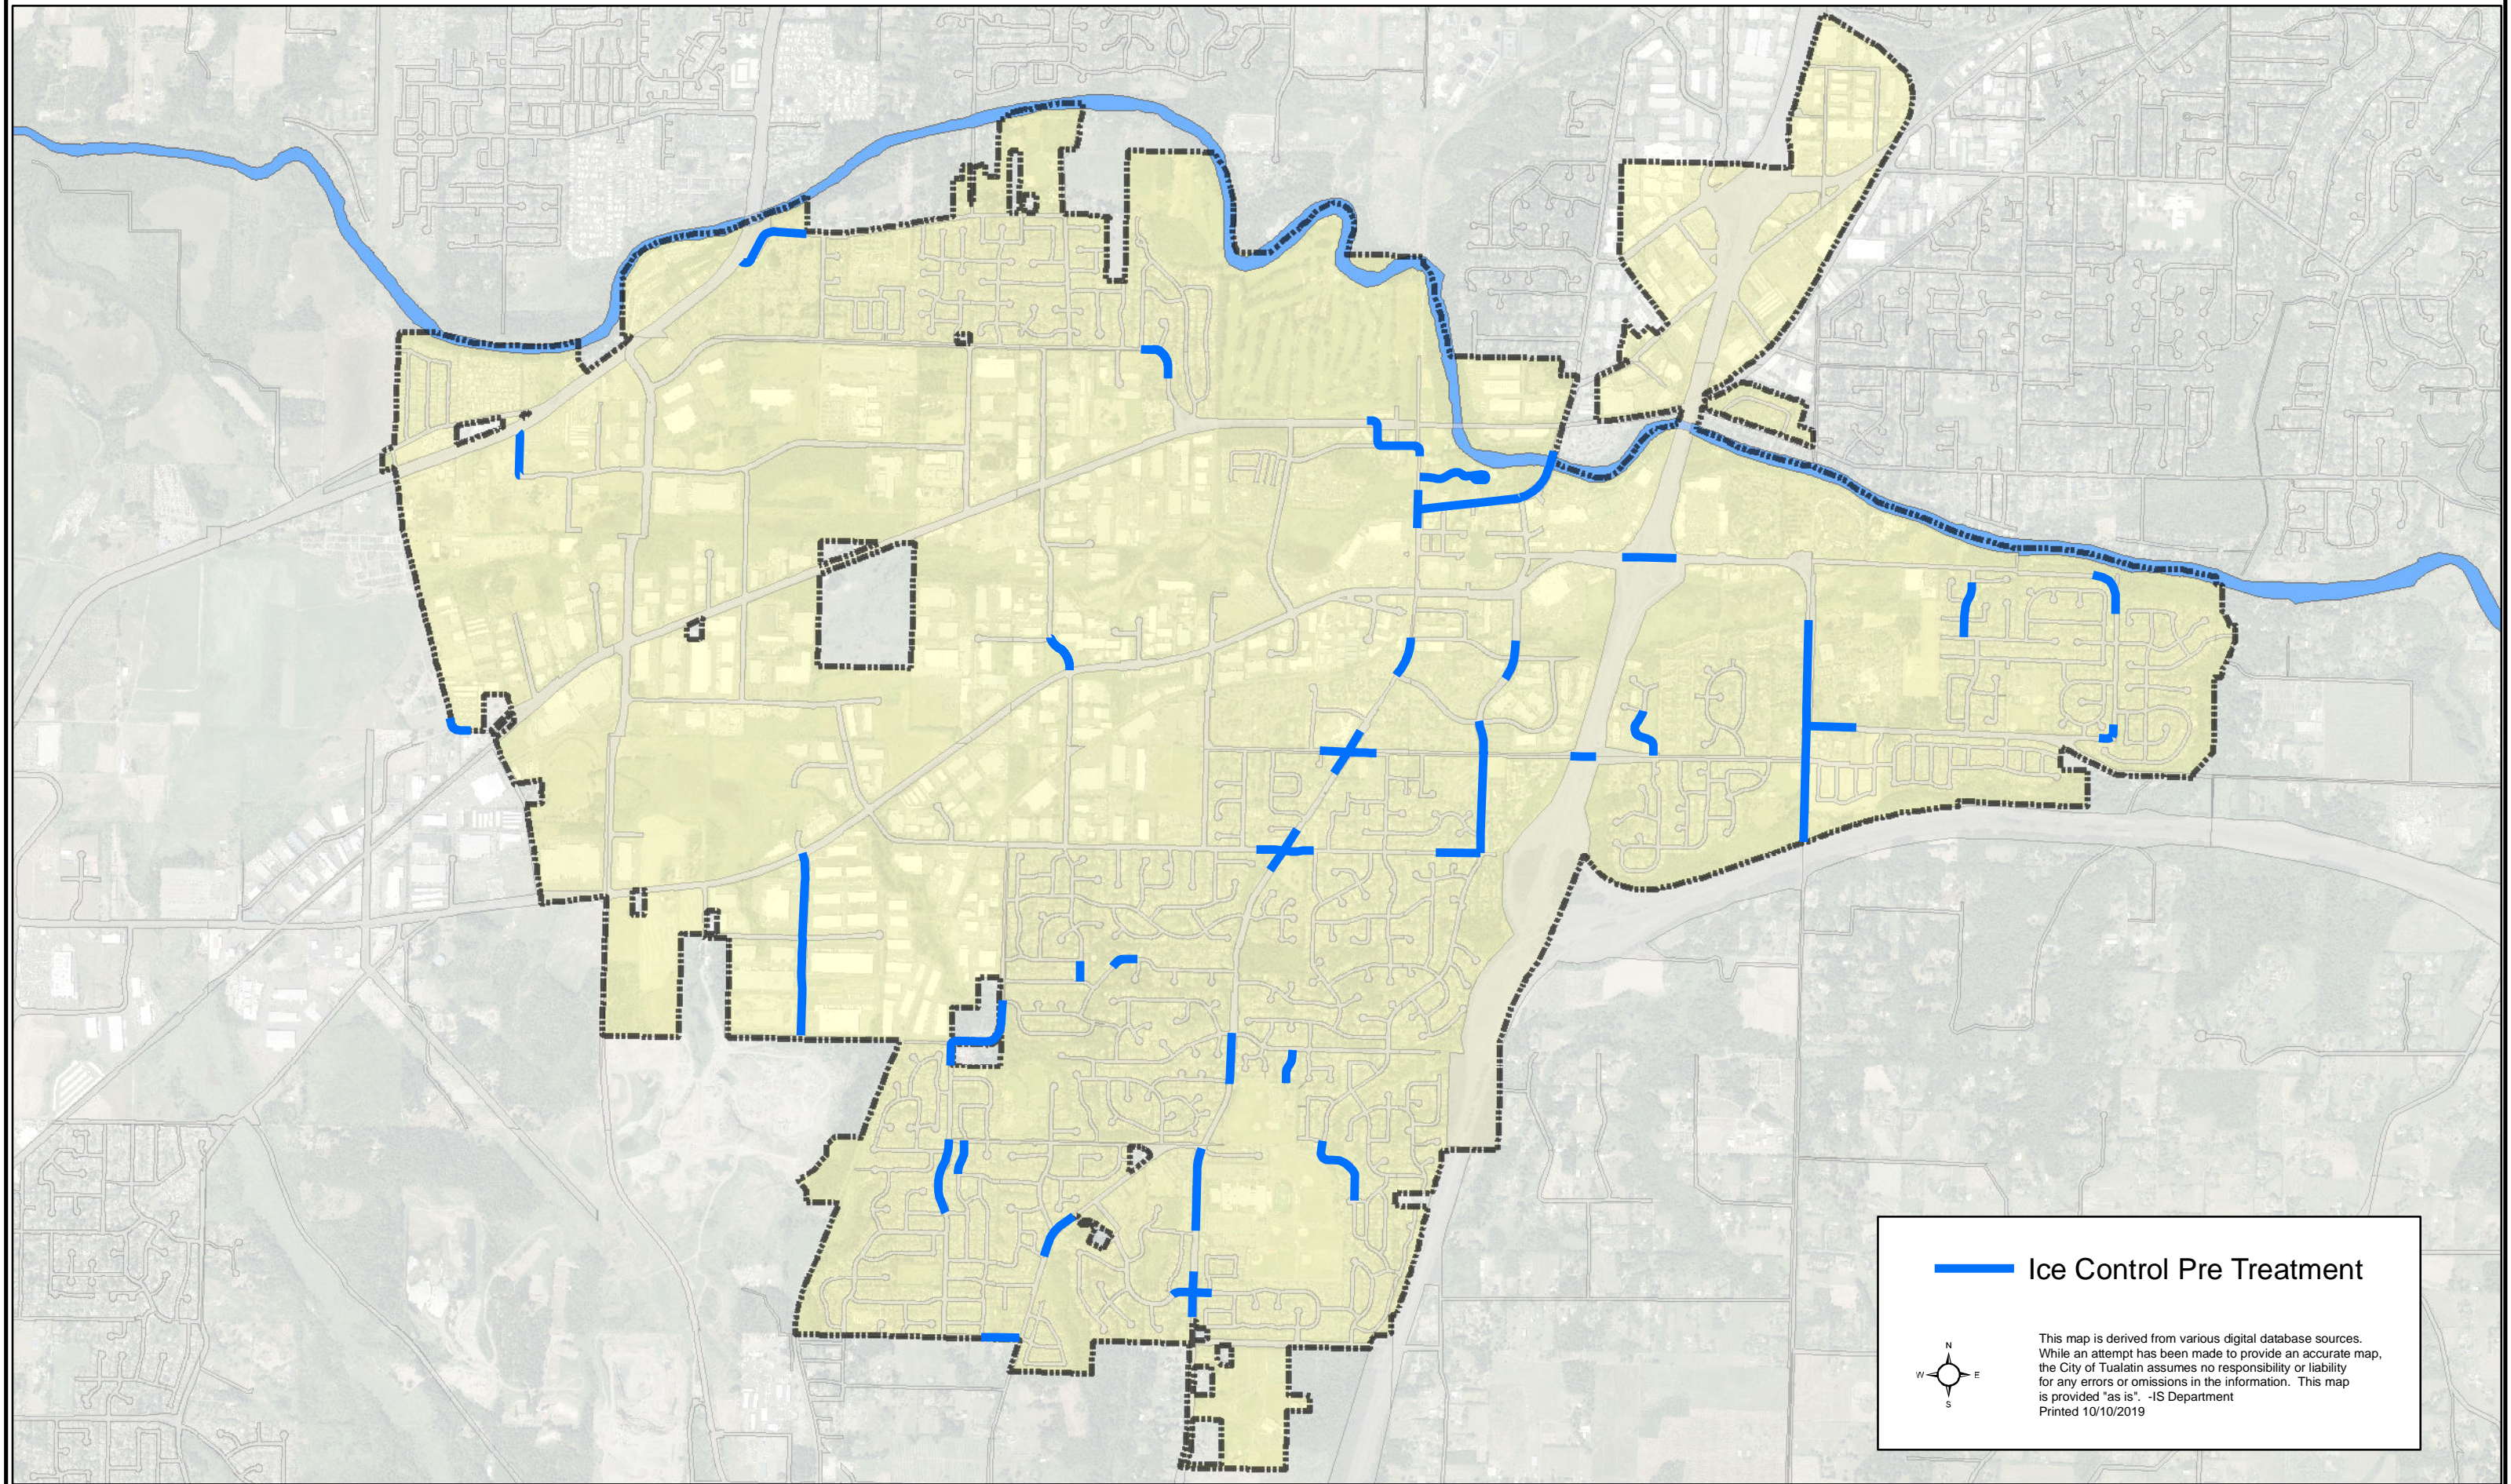

City of Tualatin De-Icer Program Map

RL 1:24,000

 Ice Control Pre Treatment

This map is derived from various digital database sources. While an attempt has been made to provide an accurate map, the City of Tualatin assumes no responsibility or liability for any errors or omissions in the information. This map is provided "as is". -IS Department
Printed 10/10/2019