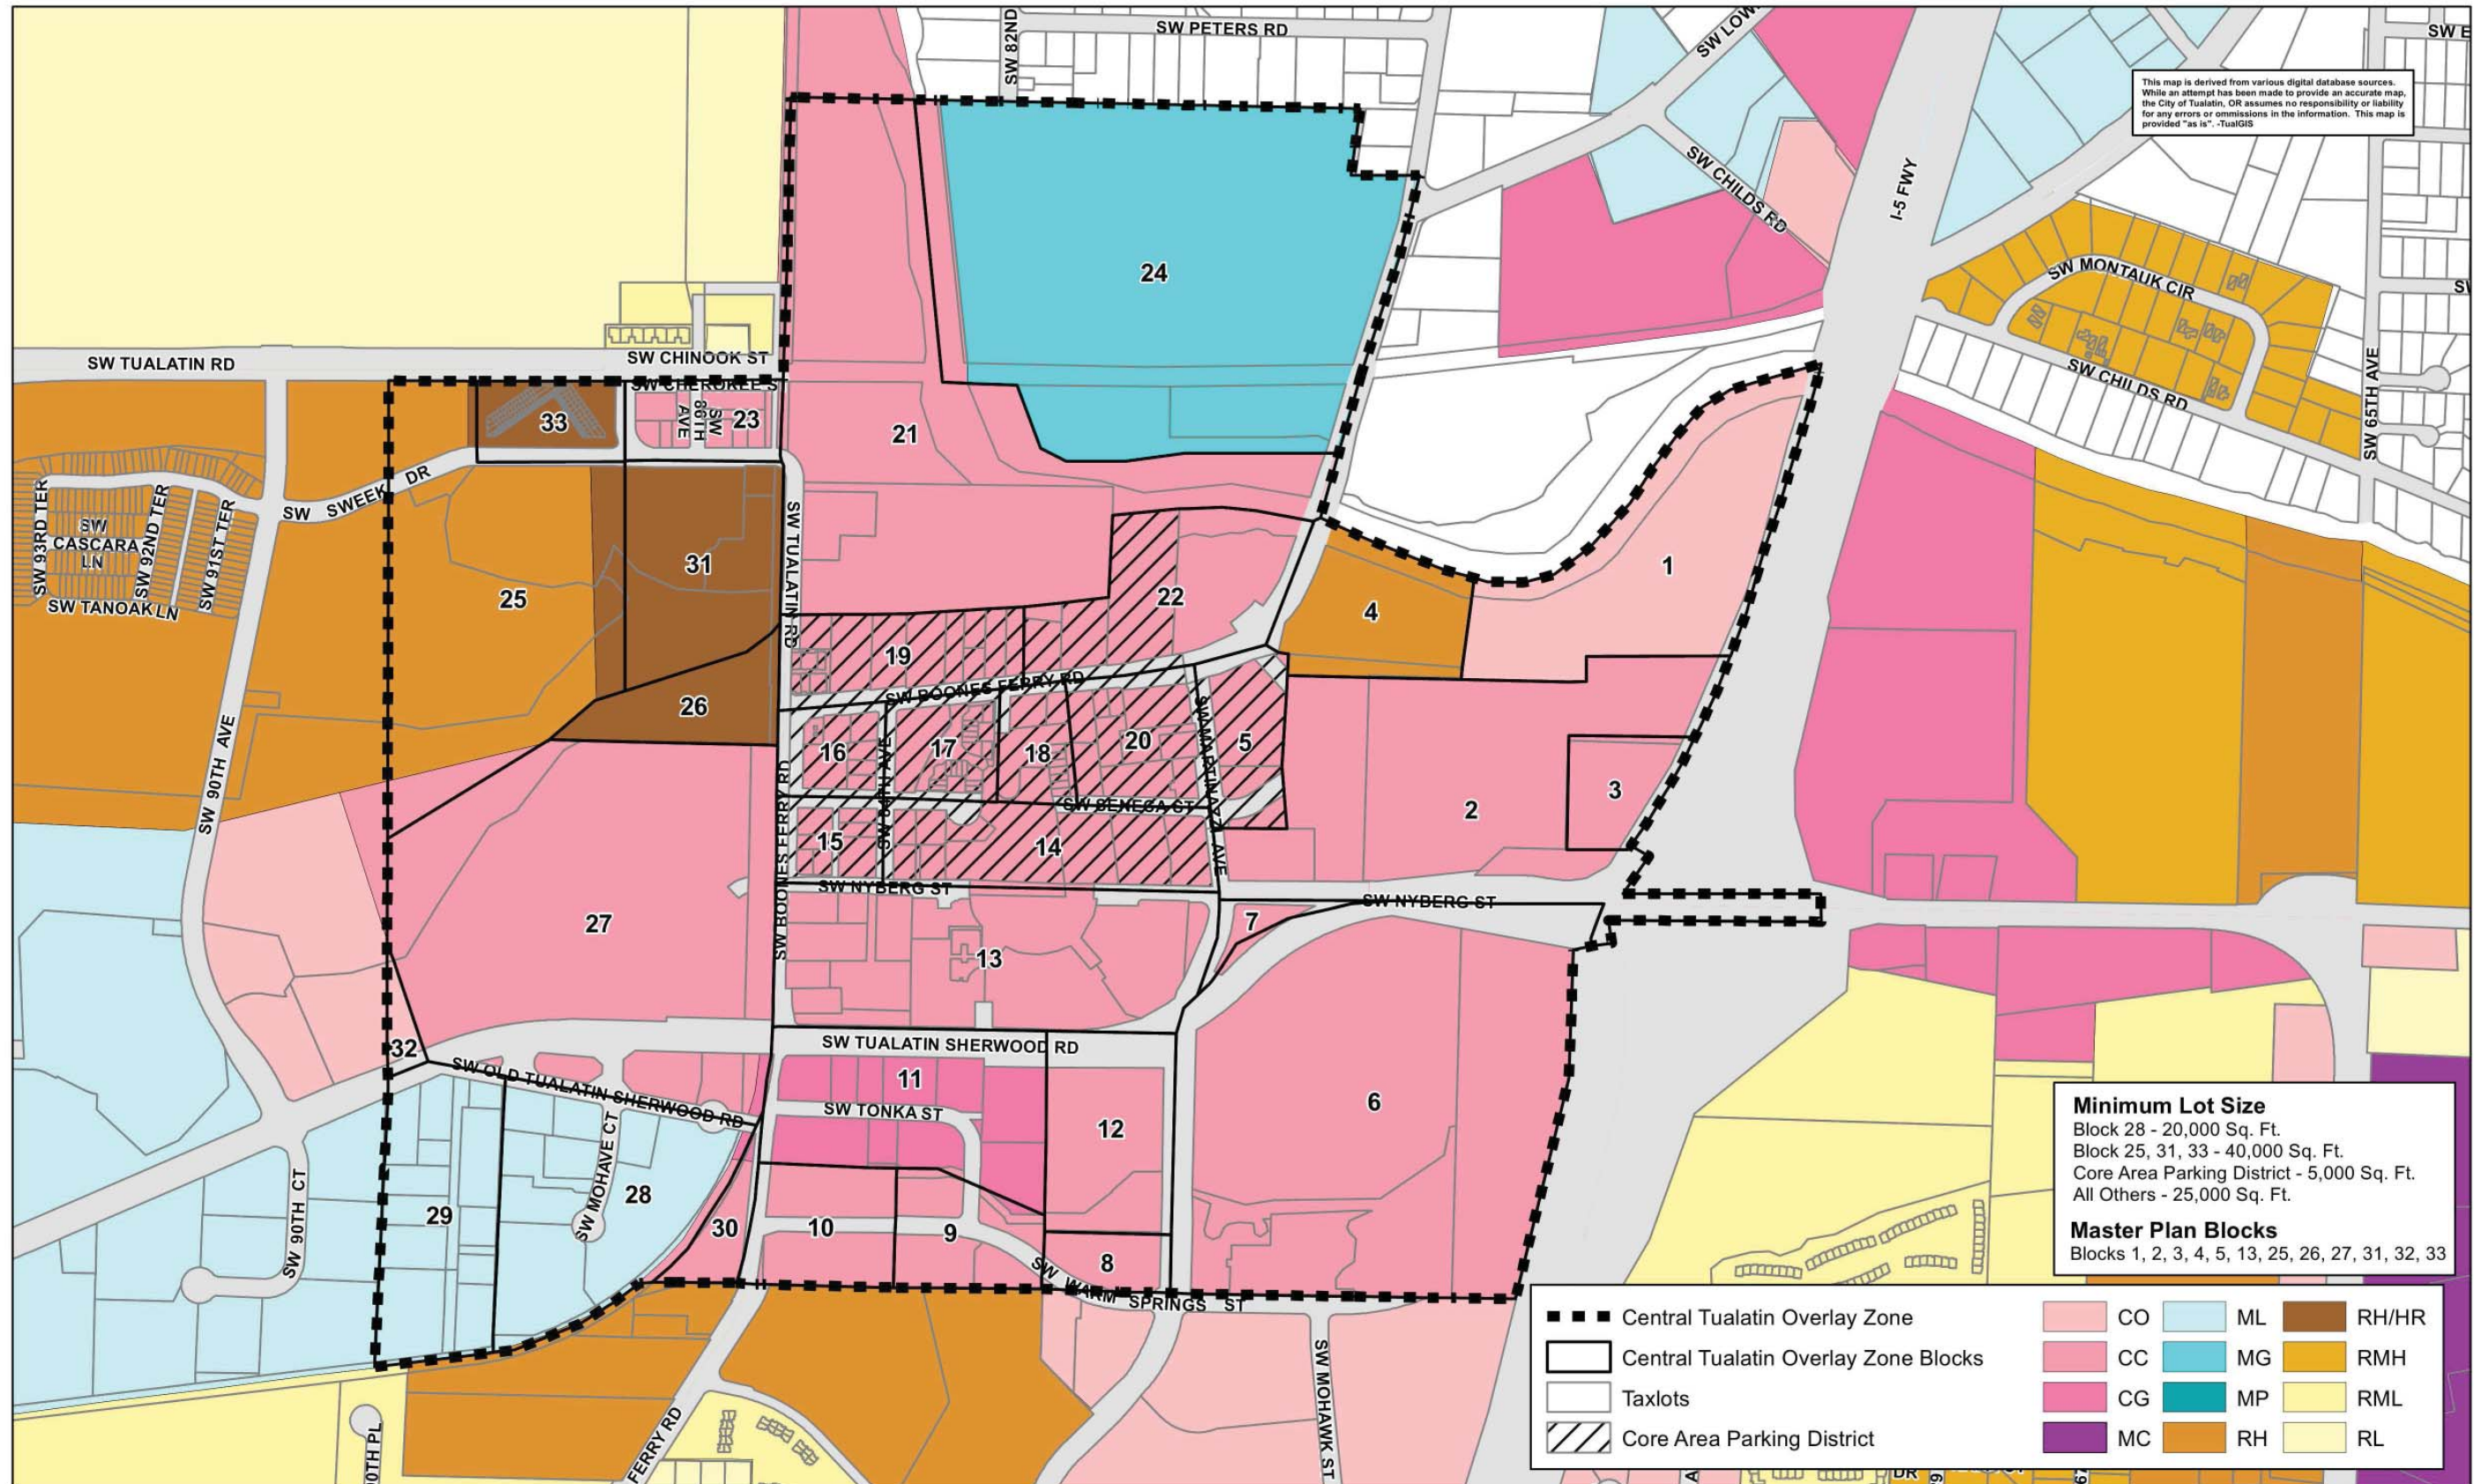

Map 10-3: Central Tualatin Overlay Zone

RF 1:6000

Minimum Lot Size
Block 28 - 20,000 Sq. Ft.
Block 25, 31, 33 - 40,000 Sq. Ft.
Core Area Parking District - 5,000 Sq. Ft.
All Others - 25,000 Sq. Ft.

Master Plan Blocks
Blocks 1, 2, 3, 4, 5, 13, 25, 26, 27, 31, 32, 33

■ ■ ■ Central Tualatin Overlay Zone	CO	ML	RH/HR
□ Central Tualatin Overlay Zone Blocks	CC	MG	RMH
□ Taxlots	CG	MP	RML
▨ Core Area Parking District	MC	RH	RL