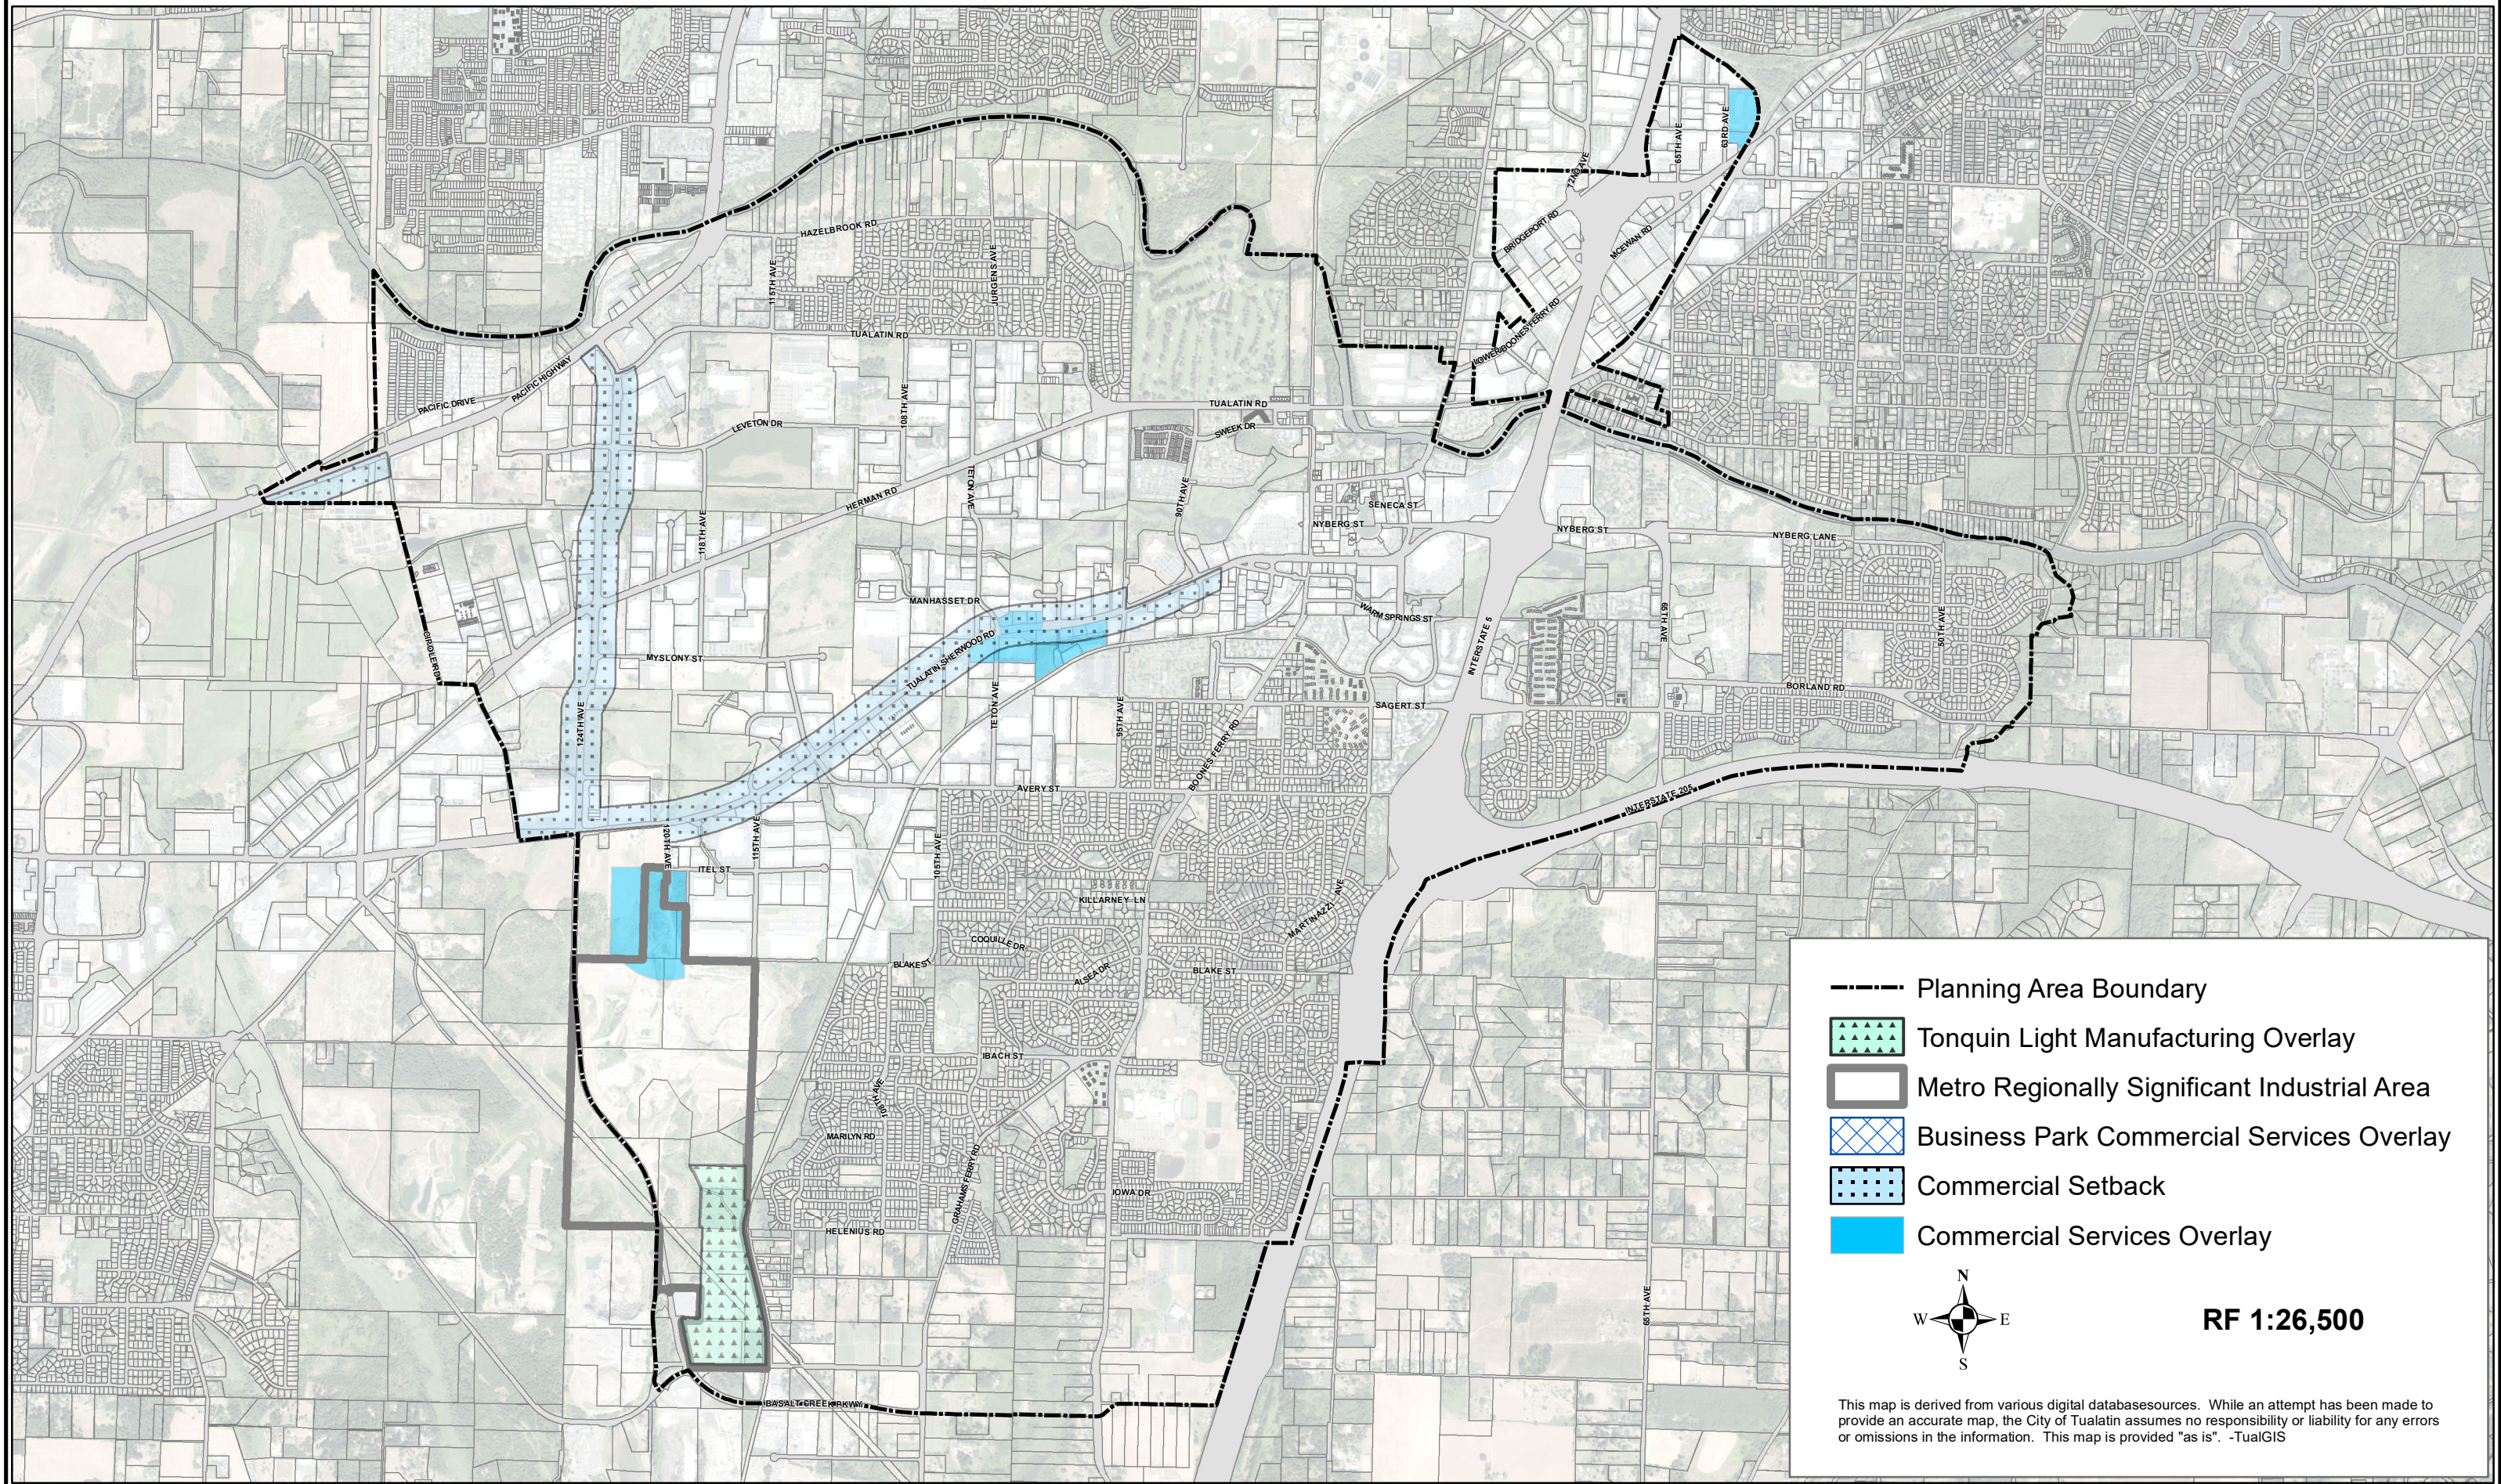

Map 10-5: Commercial Setback & Commercial Services Overlay

- Planning Area Boundary
- ▨ Tonquin Light Manufacturing Overlay
- ▭ Metro Regionally Significant Industrial Area
- ▨ Business Park Commercial Services Overlay
- ▨ Commercial Setback
- Commercial Services Overlay

RF 1:26,500

This map is derived from various digital databasesources. While an attempt has been made to provide an accurate map, the City of Tualatin assumes no responsibility or liability for any errors or omissions in the information. This map is provided "as is". -TualGIS