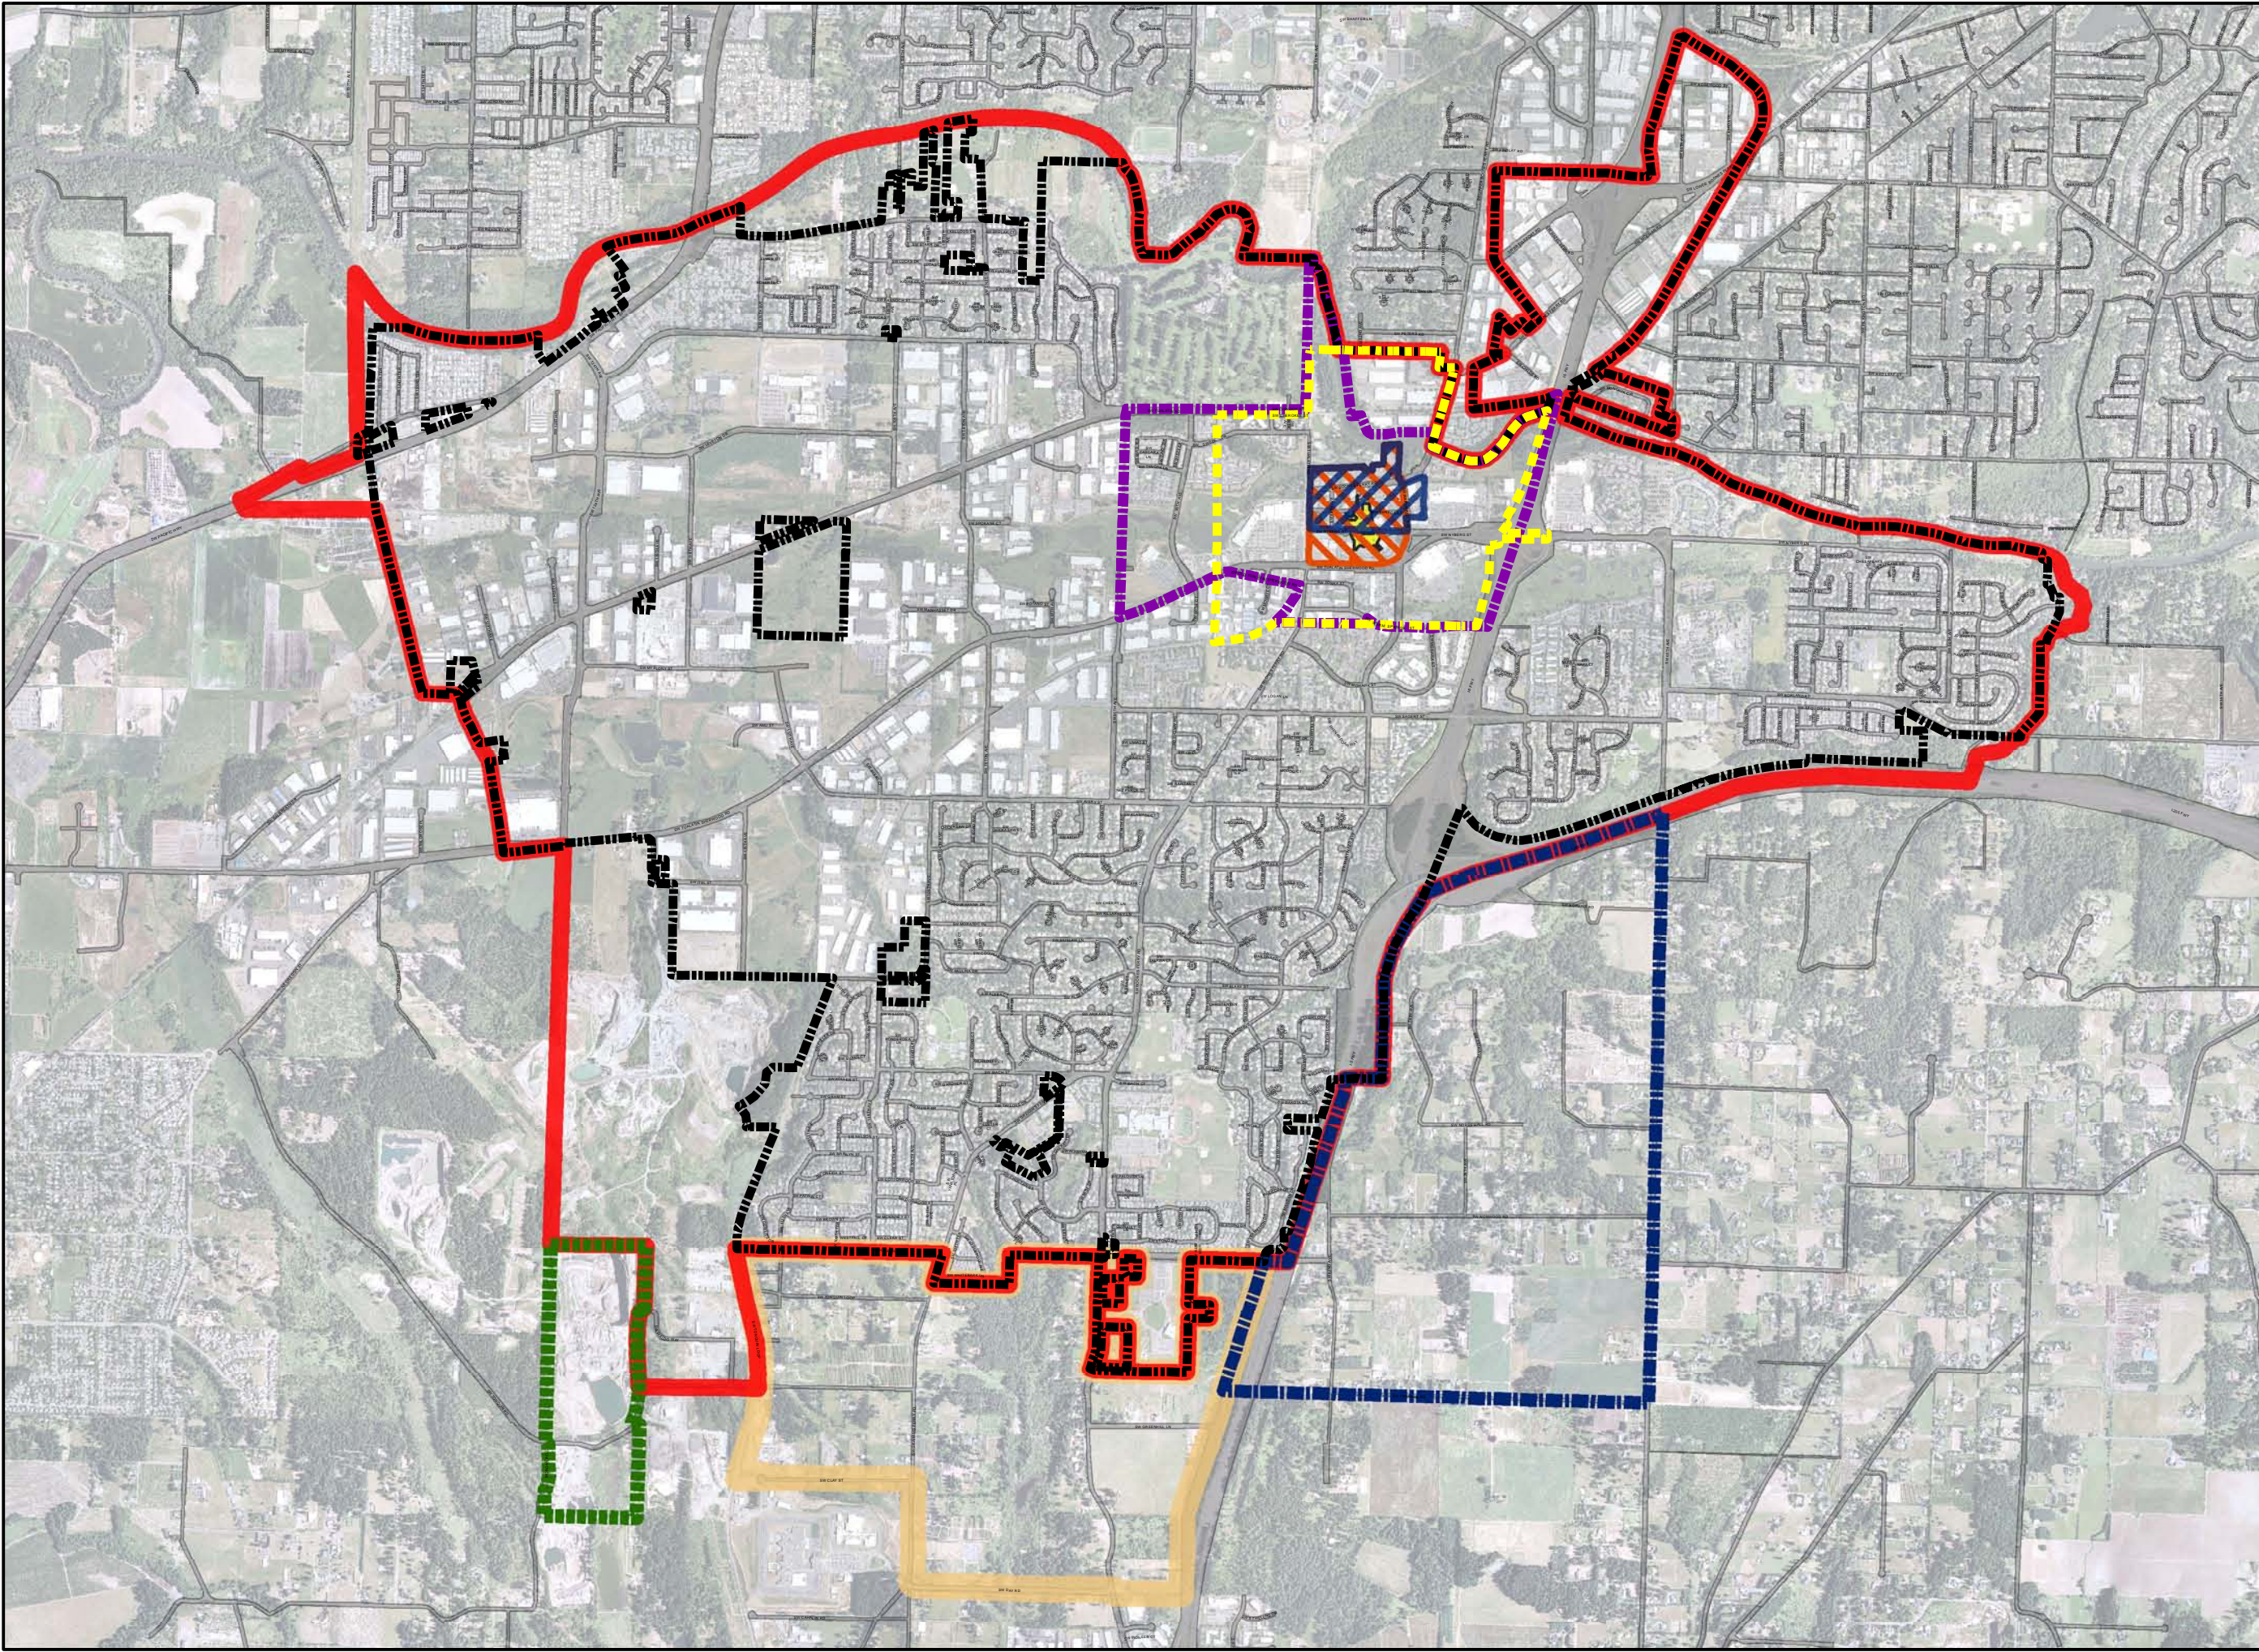

Tualatin Boundaries

- City Boundary
- Tualatin Commons
- Town Center
- Core Area Parking District
- Central Design District
- Central Urban Renewal District
- Urban Reserves
- Stafford Basin
- Basalt Creek
- Planning Area Boundary

RF 1:27,000