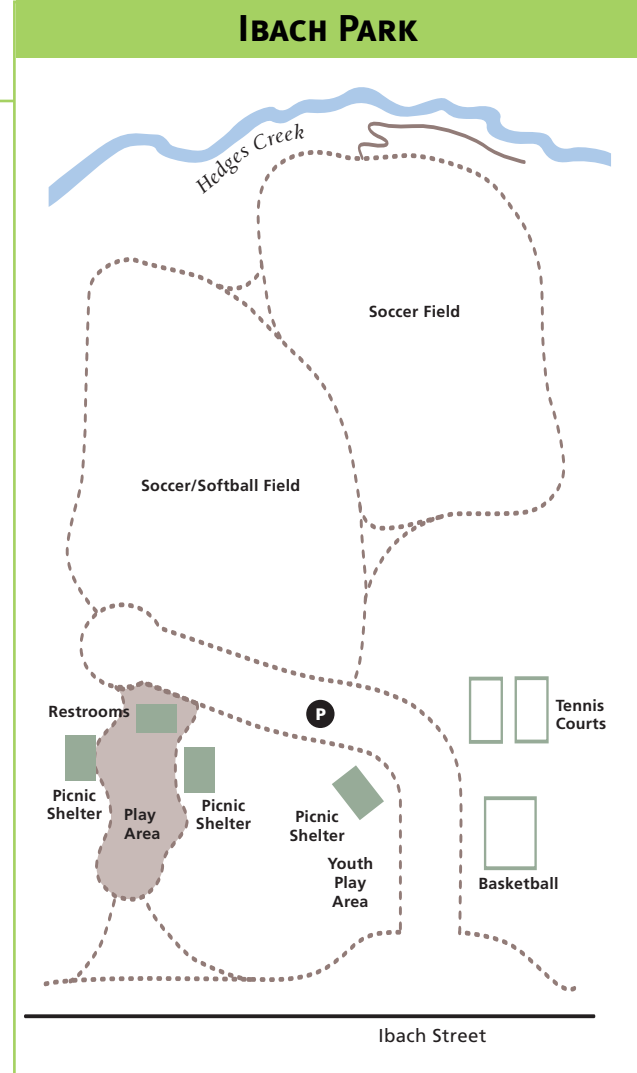

TUALATIN'S PARKS · GREENWAYS · RECREATION · COMMUNITY CENTERS AND LIBRARY

Floating dock at Brown's Ferry Park

Leonard Pohl Field at Tualatin High School

Ibach Park

LEGEND

- City Parks
- Greenways and Natural Areas
- Wetlands Conservancy Properties
- Trails (Existing)
- Trails (Future)
- Artwalk
- Schools and City Facilities

NORTH

CITY OF TUALATIN

TUALATIN'S PARKS	Acres	Accessible Facility	Basketball Courts	Boat Ramp	Canoe/Kayaks	Community Center	Interpretive Signs	Lawn Area	Natural Area	Pathways	Picnic Shelters	Picnic Tables	Playgrounds	Restrooms	Sports Fields	Swimming Pool	Tennis Courts	Track/Running Trail	Water Play/Fountain
ATFALATI PARK 6600 SW Sagert Street	13.27	•	•						•	•	•	•	•	•	•		2		
BROWN'S FERRY PARK 5855 SW Nyberg Lane • Brown's Ferry Community Center	28.33			•	•	•	•	•	•	•	•	•	•	•	•		2	•	
IBACH PARK 10455 SW Ibach Street	19.40	•	•						•	•	•	•	•	•	•		2		•
JURGENS PARK 17255 SW Jurgens Avenue	12.15			•					•	•	•	•	•	•	•		2		•
LAFKY PARK 9655 SW Siletz Drive	2.00	•	•						•	•	•	•	•	•	•				
LITTLE WOODROSE NATURE PARK 21045 SW 90th Avenue	6.55								•	•	•	•	•	•	•				
SAARINEN WAYSIDE PARK 20535 SW 86th Avenue	.06								•	•	•	•	•	•	•				
STONERIDGE PARK 19489 SW 68th Avenue	.23								•	•	•	•	•	•	•				
SWECK POND 8700 SW Sweeck Drive • Tualatin Heritage Center	4.68	•	•						•	•	•	•	•	•	•				
TUALATIN COMMONS 8325 SW Nyberg Street	5.17								•	•	•	•	•	•	•				•
TUALATIN COMMONS PARK 7880 SW Nyberg Street	.64								•	•	•	•	•	•	•				
TUALATIN COMMUNITY PARK 8515 SW Tualatin Road • Community Services Administration Offices • Juanita Pohl Center • Lafky House • Van Raden Community Center	27.11								•	•	•	•	•	•	•				•