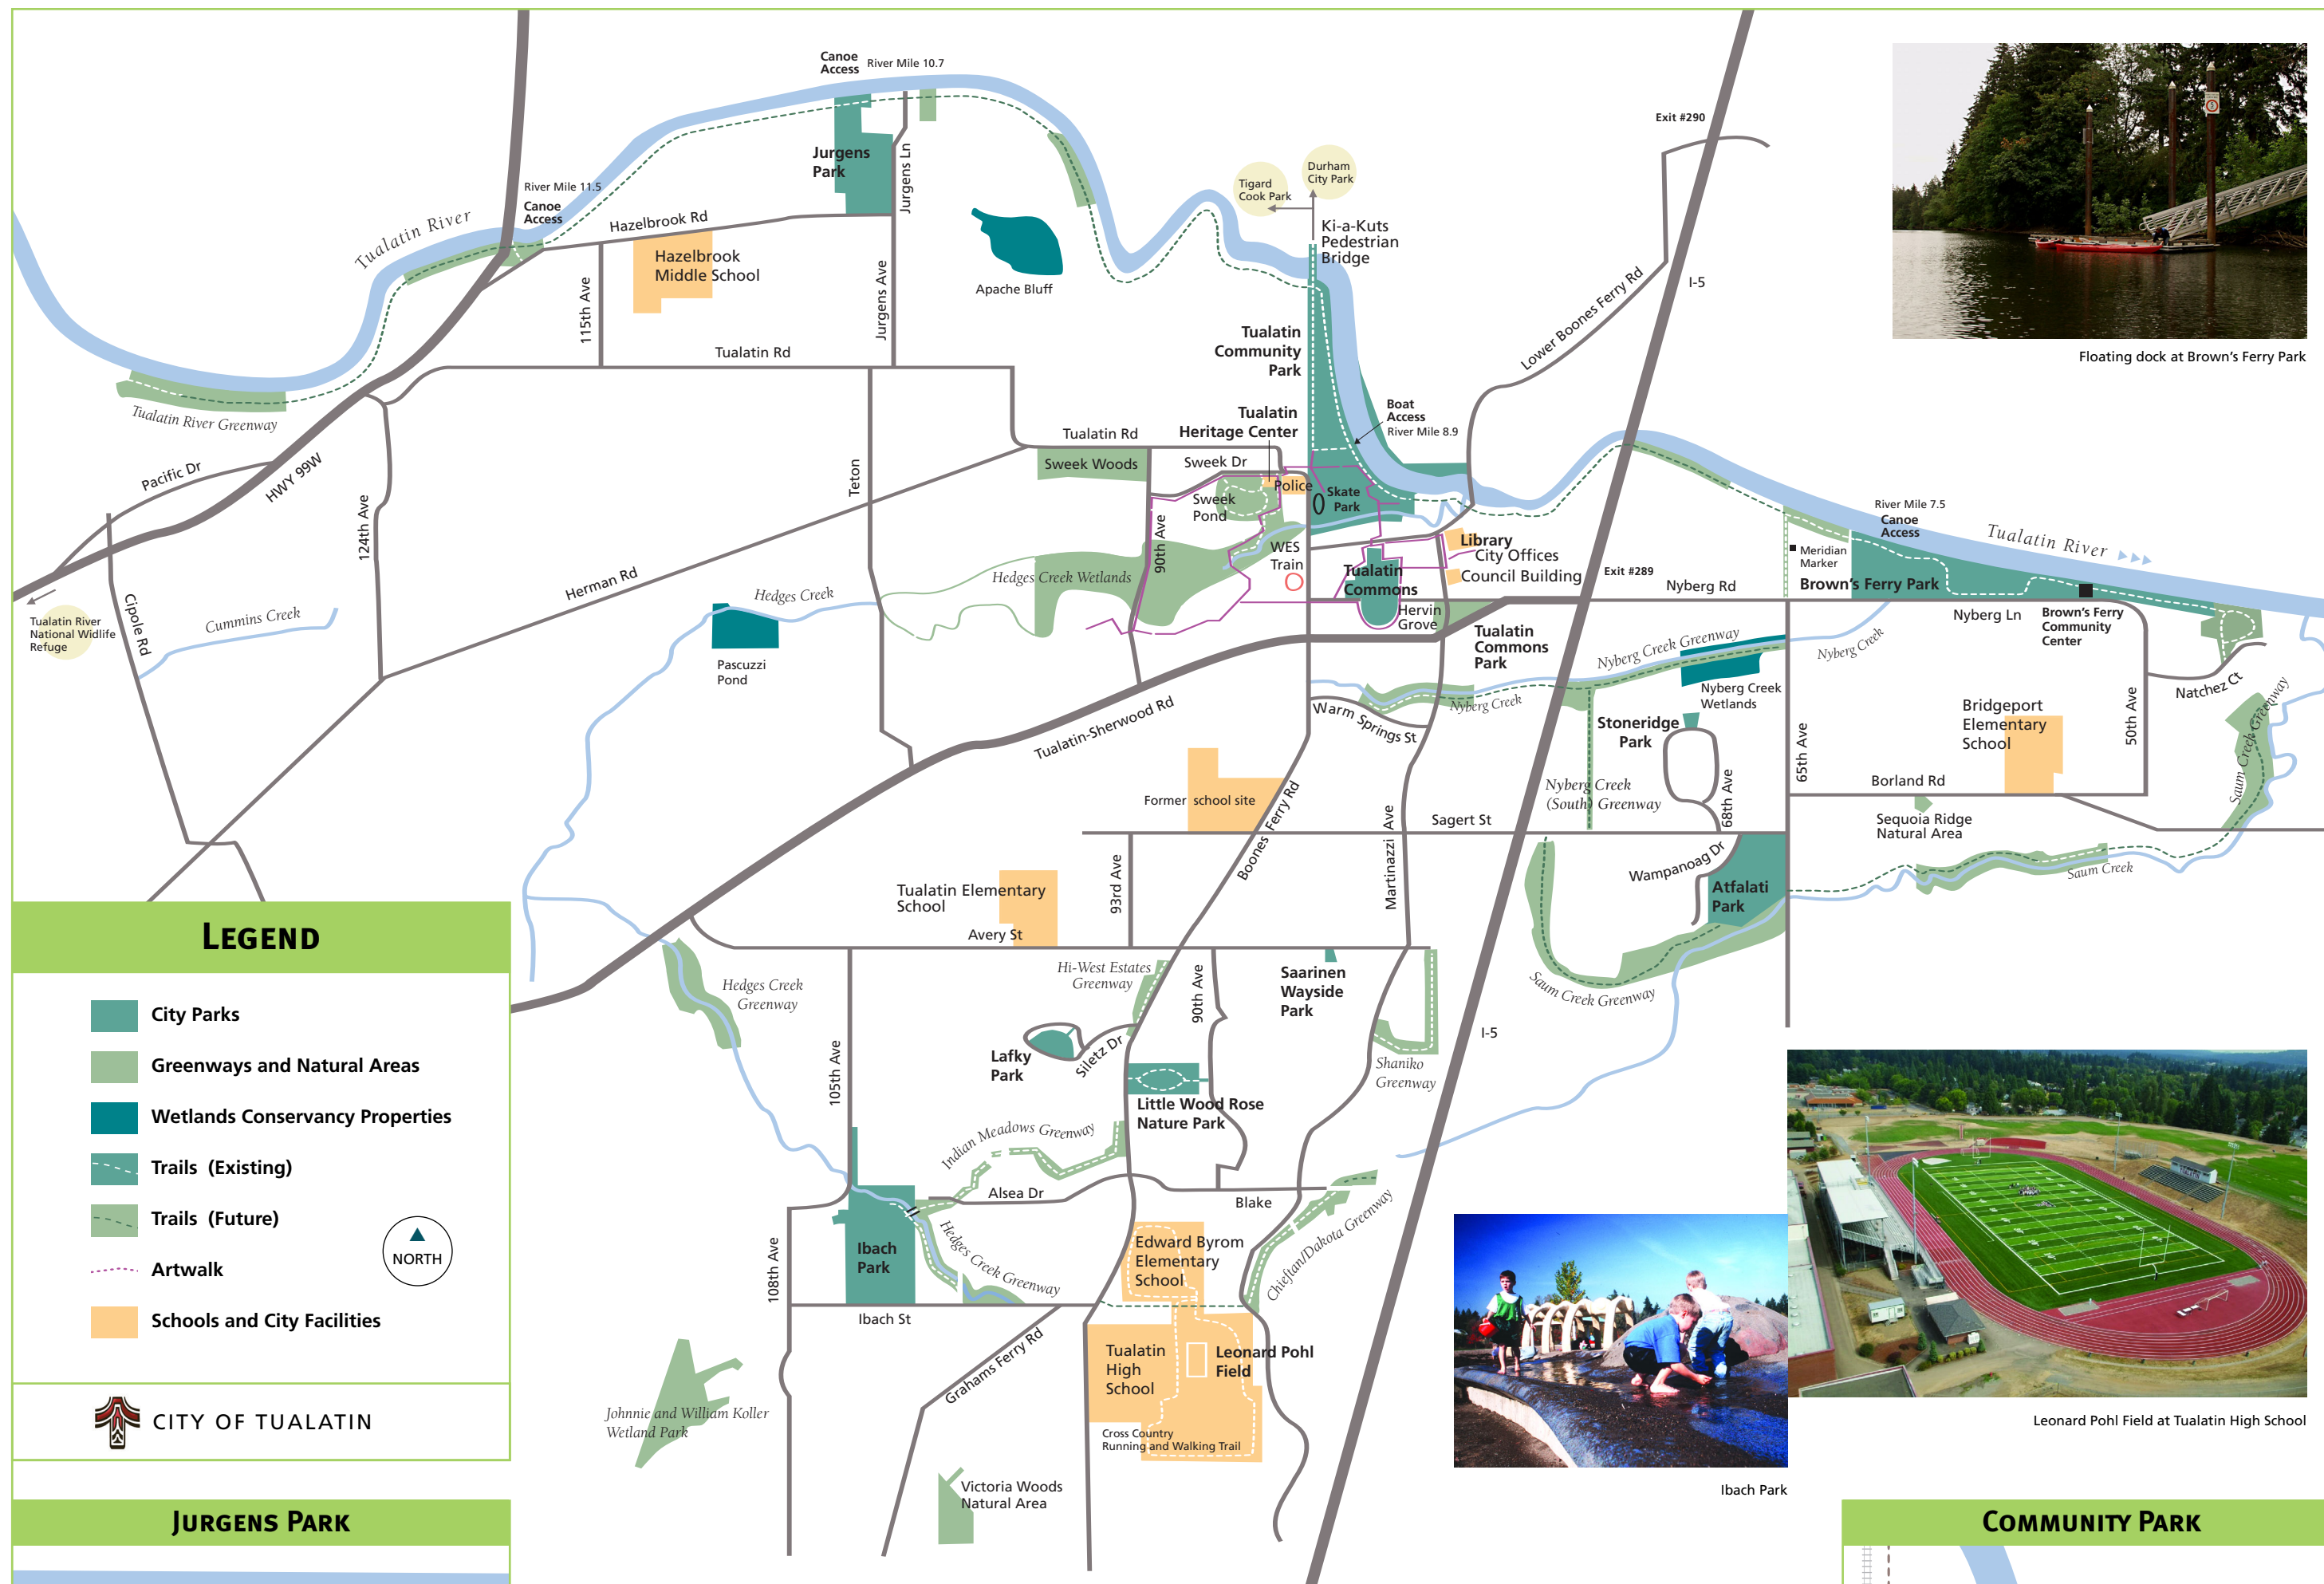

TUALATIN'S PARKS · GREENWAYS · RECREATION · COMMUNITY CENTERS AND LIBRARY

Floating dock at Brown's Ferry Park

Leonard Pohl Field at Tualatin High School

Ibach Park

LEGEND

- City Parks
- Greenways and Natural Areas
- Wetlands Conservancy Properties
- Trails (Existing)
- Trails (Future)
- Artwalk
- Schools and City Facilities

R-reserveable L-lighted

TIGARD-TUALATIN SCHOOL DISTRICT FACILITIES (available to public during non-school hours)

BRIDGEPORT ELEMENTARY SCHOOL 5505 SW Borland Road	•	•							•	•	•	•	•	•	•				
BYROM ELEMENTARY SCHOOL 21800 SW 91st Avenue	•	•							•	•	•	•	•	•	•				•
TUALATIN ELEMENTARY SCHOOL 20405 SW 95th Avenue	•	•							•	•	•	•	•	•	•				•
HAZELBROOK MIDDLE SCHOOL 11300 SW Hazelbrook Road	•	•							•	•	•	•	•	•	•				•
TUALATIN HIGH SCHOOL 22300 SW Boones Ferry Road	•	•							•	•	•	•	•	•	•				6