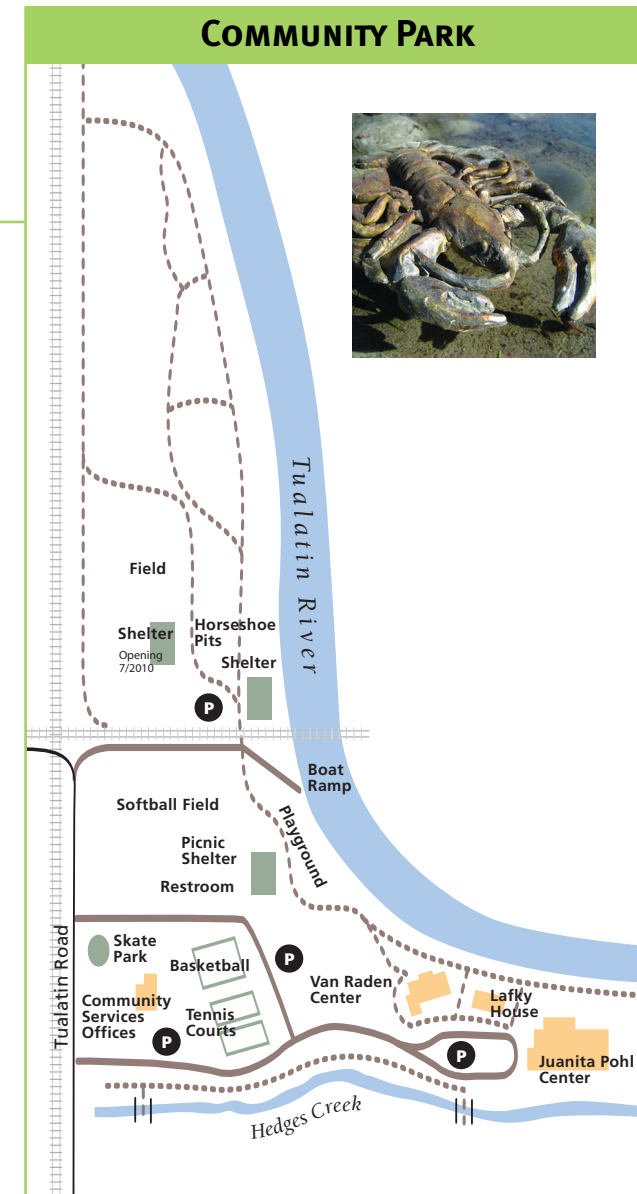

TUALATIN'S PARKS · GREENWAYS · RECREATION · COMMUNITY CENTERS AND LIBRARY

Floating dock at Brown's Ferry Park

Leonard Pohl Field at Tualatin High School

Ibach Park

LEGEND

- City Parks
- Greenways and Natural Areas
- Wetlands Conservancy Properties
- Trails (Existing)
- Trails (Future)
- Artwalk
- Schools and City Facilities

NORTH

CITY OF TUALATIN

TUALATIN'S PARKS	Acres	Accessible Facility	Basketball Courts	Boat Ramp	Canoe/Kayaks	Community Center	Interpretive Signs	Lawn Area	Natural Area	Pathways	Picnic Shelters	Picnic Tables	Playgrounds	Restrooms	Sports Fields	Swimming Pool	Tennis Courts	Track/Running Trail	Water Play/Fountain
ATFALATI PARK 6600 SW Sagert Street	13.27	•	•						•	•	•	•	•	•	•		2		
BROWN'S FERRY PARK 5855 SW Nyberg Lane • Brown's Ferry Community Center	28.33			•	•	•	•	•	•	•	•	•	•	•	•		2	•	
IBACH PARK 10455 SW Ibach Street	19.40	•	•						•	•	•	•	•	•	•		2		•
JURGENS PARK 17255 SW Jurgens Avenue	12.15			•					•	•	•	•	•	•	•		2		•
LAFKY PARK 9655 SW Siletz Drive	2.00	•	•						•	•	•	•	•	•	•				
LITTLE WOODROSE NATURE PARK 21045 SW 90th Avenue	6.55								•	•	•	•	•	•	•				
SAARINEN WAYSIDE PARK 20535 SW 86th Avenue	.06								•	•	•	•	•	•	•				
STONERIDGE PARK 19489 SW 68th Avenue	.23								•	•	•	•	•	•	•				
SWECK POND 8700 SW Sweeck Drive • Tualatin Heritage Center	4.68	•	•						•	•	•	•	•	•	•				
TUALATIN COMMONS 8325 SW Nyberg Street	5.17								•	•	•	•	•	•	•				•
TUALATIN COMMONS PARK 7880 SW Nyberg Street	.64								•	•	•	•	•	•	•				
TUALATIN COMMUNITY PARK 8515 SW Tualatin Road • Community Services Administration Offices • Juanita Pohl Center • Lafky House • Van Raden Community Center	27.11								•	•	•	•	•	•	•				•