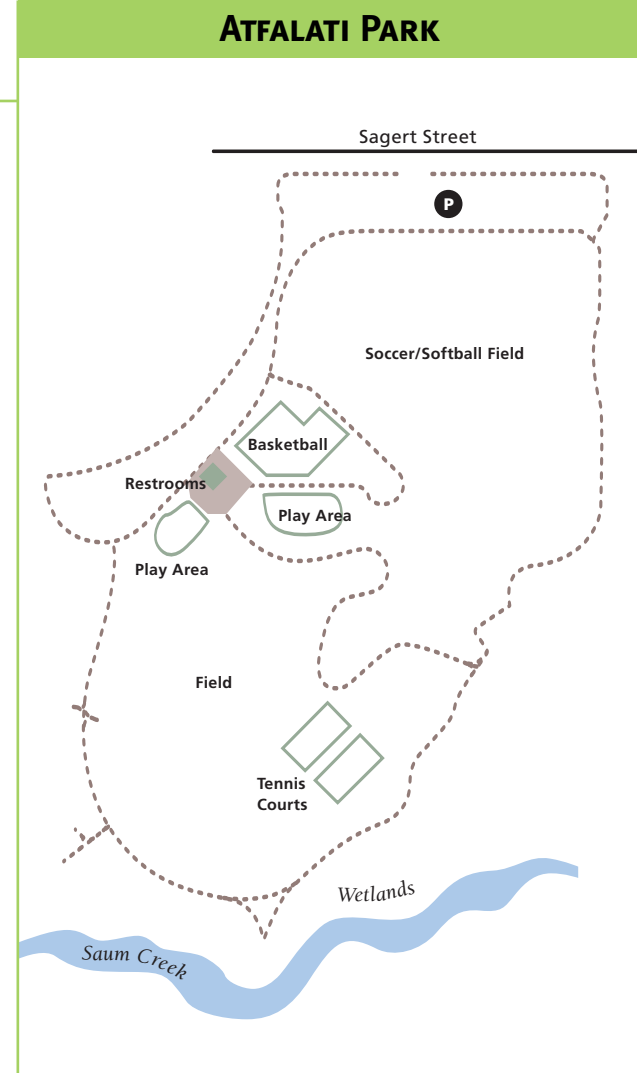

TUALATIN'S PARKS · GREENWAYS · RECREATION · COMMUNITY CENTERS AND LIBRARY

Floating dock at Brown's Ferry Park

Leonard Pohl Field at Tualatin High School

Ibach Park

LEGEND

- City Parks
- Greenways and Natural Areas
- Wetlands Conservancy Properties
- Trails (Existing)
- Trails (Future)
- Artwalk
- Schools and City Facilities

NORTH

CITY OF TUALATIN

TUALATIN'S PARKS	Acres	Accessible Facility	Basketball Courts	Boat Ramp	Canoe/Kayaks	Community Center	Interpretive Signs	Lawn Area	Natural Area	Pathways	Picnic Shelters	Picnic Tables	Playgrounds	Restrooms	Sports Fields	Swimming Pool	Tennis Courts	Track/Running Trail	Water Play/Fountain
ATFALATI PARK 6600 SW Sagert Street	13.27	•	•						•	•	•	•	•	•	•		2		
BROWN'S FERRY PARK 5855 SW Nyberg Lane • Brown's Ferry Community Center	28.33			•	•	•	•	•	•	•	•	•	•	•	•		2	•	
IBACH PARK 10455 SW Ibach Street	19.40	•	•						•	•	•	•	•	•	•		2		•
JURGENS PARK 17255 SW Jurgens Avenue	12.15			•					•	•	•	•	•	•	•		2		•
LAFKY PARK 9655 SW Siletz Drive	2.00	•	•						•	•	•	•	•	•	•				
LITTLE WOODROSE NATURE PARK 21045 SW 90th Avenue	6.55								•	•	•	•	•	•	•				
SAARINEN WAYSIDE PARK 20535 SW 86th Avenue	.06								•	•	•	•	•	•	•				
STONERIDGE PARK 19489 SW 68th Avenue	.23								•	•	•	•	•	•	•				
SWECK POND 8700 SW Sweeck Drive • Tualatin Heritage Center	4.68	•	•						•	•	•	•	•	•	•				
TUALATIN COMMONS 8325 SW Nyberg Street	5.17								•	•	•	•	•	•	•				•
TUALATIN COMMONS PARK 7880 SW Nyberg Street	.64								•	•	•	•	•	•	•				
TUALATIN COMMUNITY PARK 8515 SW Tualatin Road • Community Services Administration Offices • Juanita Pohl Center • Lafky House • Van Raden Community Center	27.11								•	•	•	•	•	•	•				•