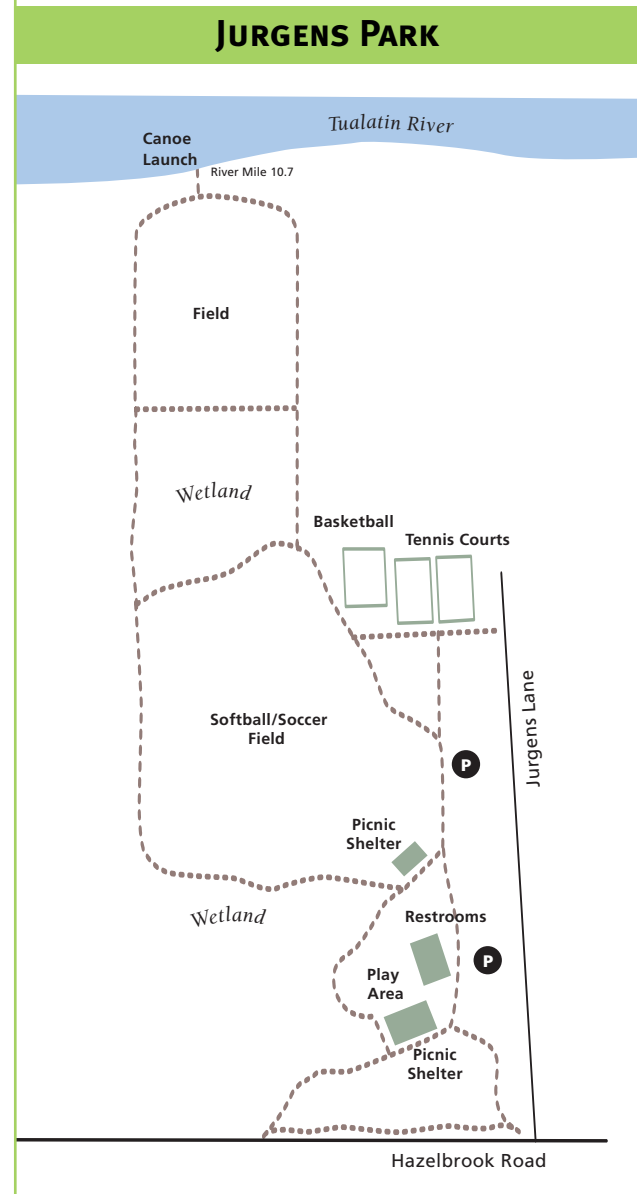

TUALATIN'S PARKS · GREENWAYS · RECREATION · COMMUNITY CENTERS AND LIBRARY

Floating dock at Brown's Ferry Park

Leonard Pohl Field at Tualatin High School

Ibach Park

LEGEND

- City Parks
- Greenways and Natural Areas
- Wetlands Conservancy Properties
- Trails (Existing)
- Trails (Future)
- Artwalk
- Schools and City Facilities

NORTH

CITY OF TUALATIN

TUALATIN'S PARKS	Acres	Accessible Facility	Basketball Courts	Boat Ramp	Canoe/Kayaks	Community Center	Interpretive Signs	Lawn Area	Natural Area	Pathways	Picnic Shelters	Picnic Tables	Playgrounds	Restrooms	Sports Fields	Swimming Pool	Tennis Courts	Track/Running Trail	Water Play/Fountain
ATFALATI PARK 6600 SW Sagert Street	13.27	•	•						•	•	•	•	•	•	•		2		
BROWN'S FERRY PARK 5855 SW Nyberg Lane • Brown's Ferry Community Center	28.33			•	•	•	•	•	•	•	•	•	•	•	•		2	•	
IBACH PARK 10455 SW Ibach Street	19.40	•	•						•	•	•	•	•	•	•		2		•
JURGENS PARK 17255 SW Jurgens Avenue	12.15			•					•	•	•	•	•	•	•		2		•
LAFKY PARK 9655 SW Siletz Drive	2.00	•	•						•	•	•	•	•	•	•				
LITTLE WOODROSE NATURE PARK 21045 SW 90th Avenue	6.55								•	•	•	•	•	•	•				
SAARINEN WAYSIDE PARK 20535 SW 86th Avenue	.06								•	•	•	•	•	•	•				
STONERIDGE PARK 19489 SW 68th Avenue	.23								•	•	•	•	•	•	•				
SWECK POND 8700 SW Sweeck Drive • Tualatin Heritage Center	4.68	•	•						•	•	•	•	•	•	•				
TUALATIN COMMONS 8325 SW Nyberg Street	5.17								•	•	•	•	•	•	•				•
TUALATIN COMMONS PARK 7880 SW Nyberg Street	.64								•	•	•	•	•	•	•				
TUALATIN COMMUNITY PARK 8515 SW Tualatin Road • Community Services Administration Offices • Juanita Pohl Center • Lafky House • Van Raden Community Center	27.11								•	•	•	•	•	•	•				•