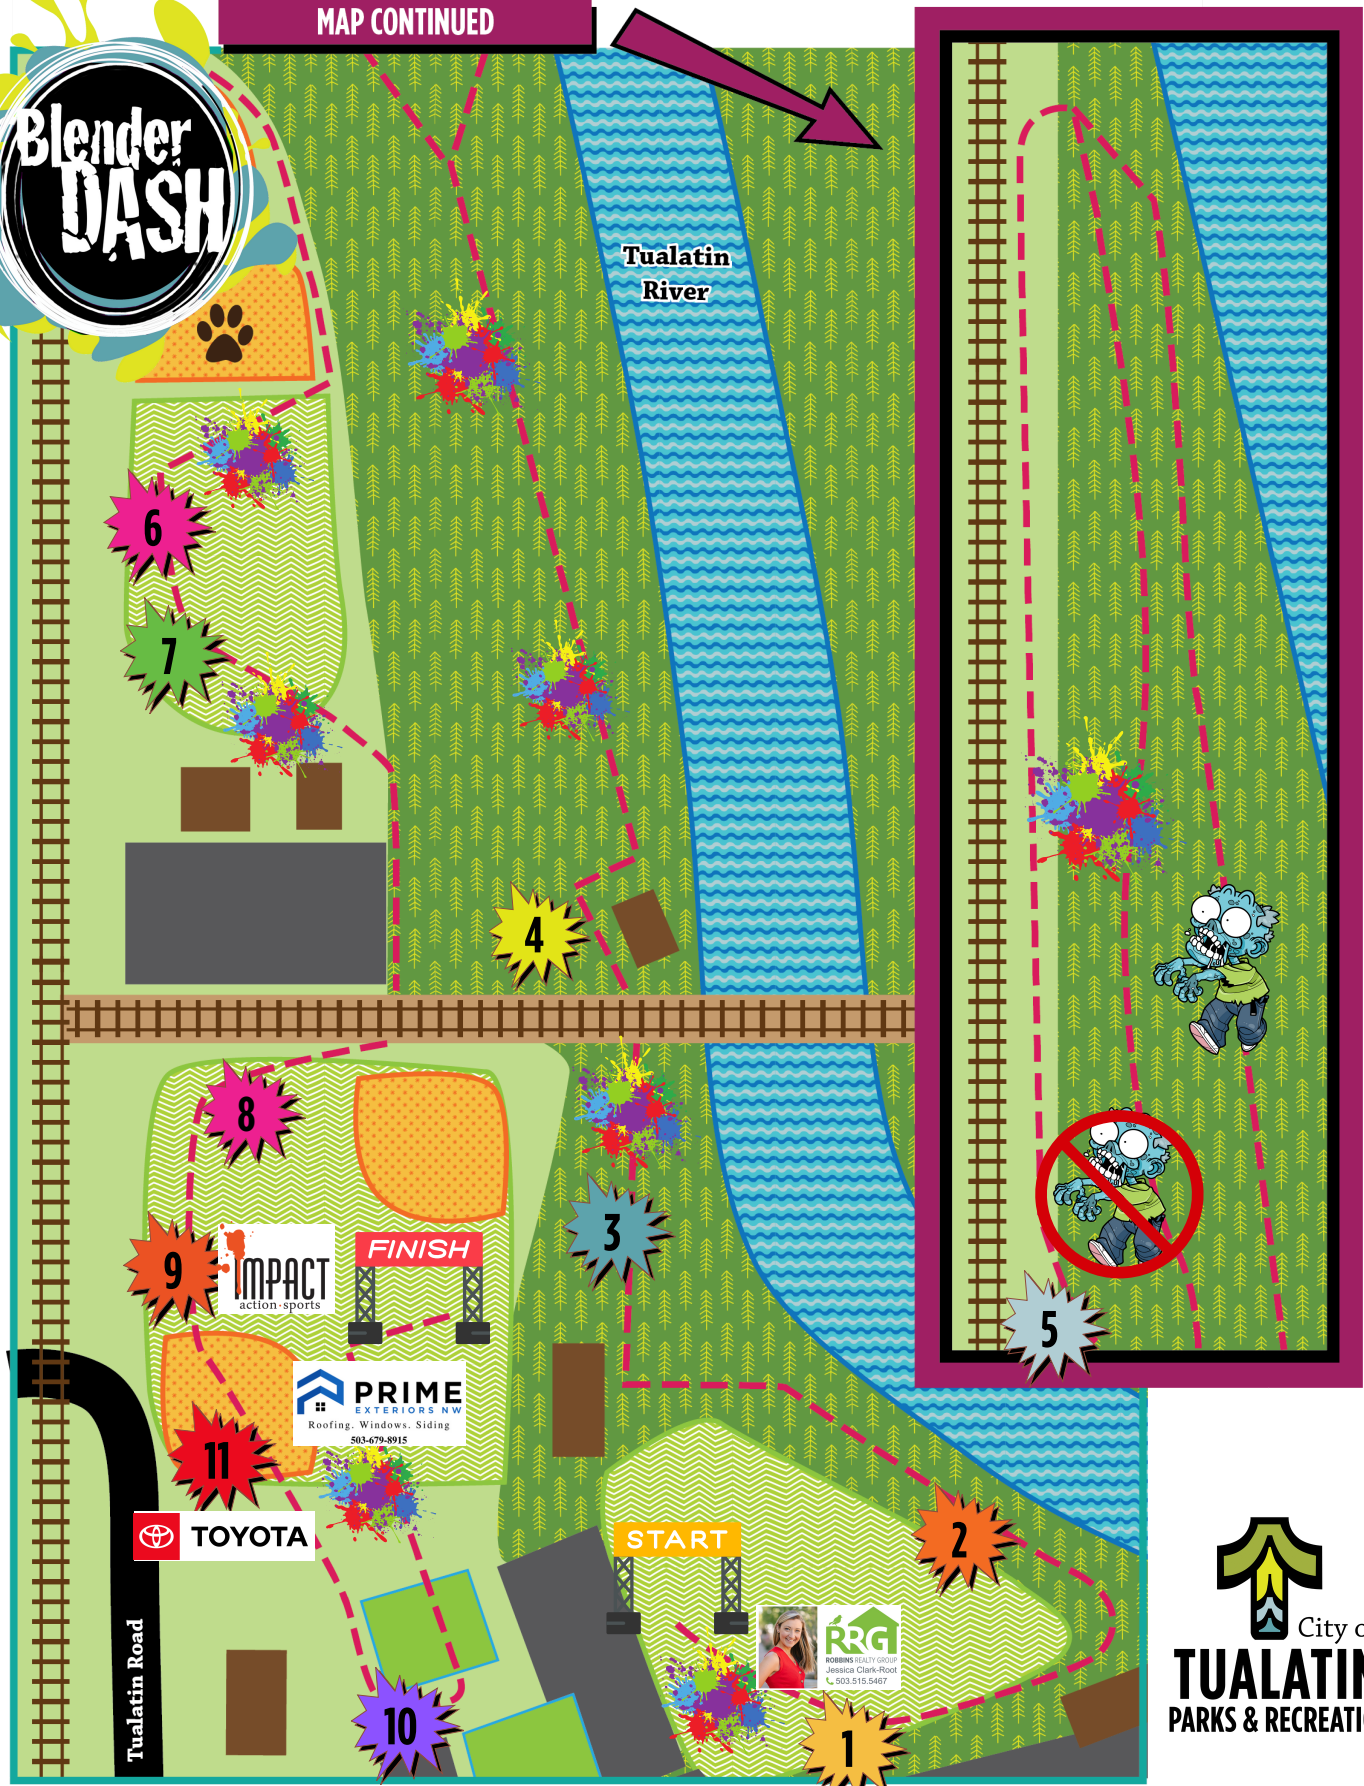

MAP CONTINUED

- 1 Hay Hurdle
- 2 Bubble Tunnel
- 3 Blender Splash
- 4 Chip Climb
- 5 Mud Mania
- 6 Feeter Teeter
- 7 Totally Tubular
- 8 Foam Frenzy

- 9 Impact Action Sports Arena
 - 10 Unicorn Park
 - 11 Toyota Tire Tango
 - Color Bombs
- Sponsored by Jessica Clark-Root with Robbins Realty Group & Prime Exteriors NW