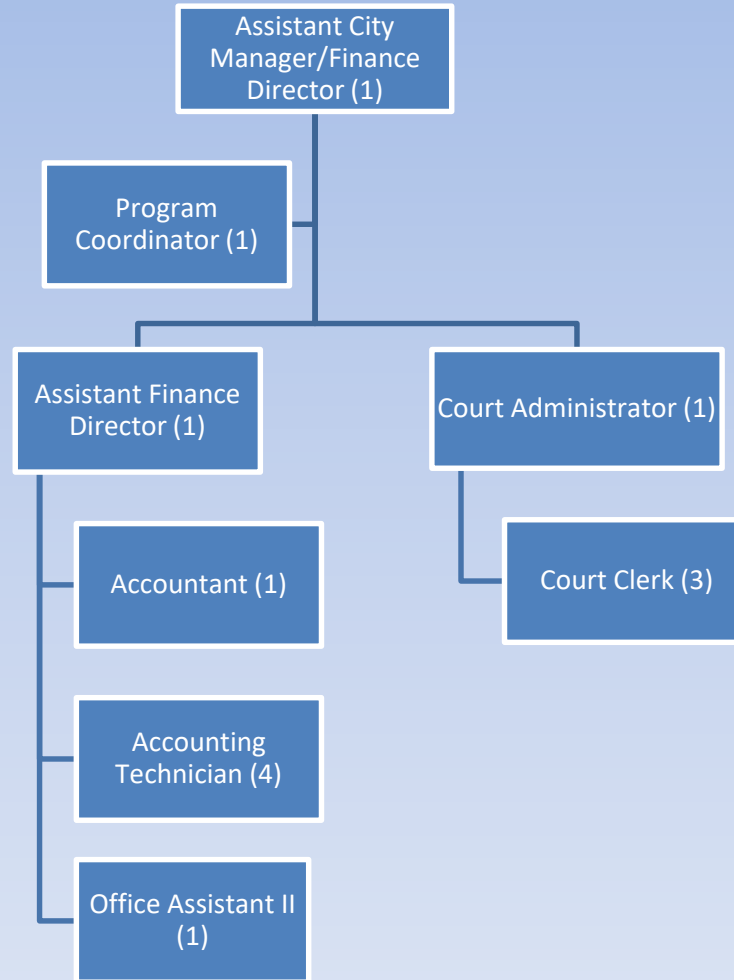

Administration

*Volunteer Coordinator I is recorded in the Library's budget authority, but reports to the Human Resources Director.

Finance

City of Tualatin

Legal

City of Tualatin

Information Services

City of Tualatin