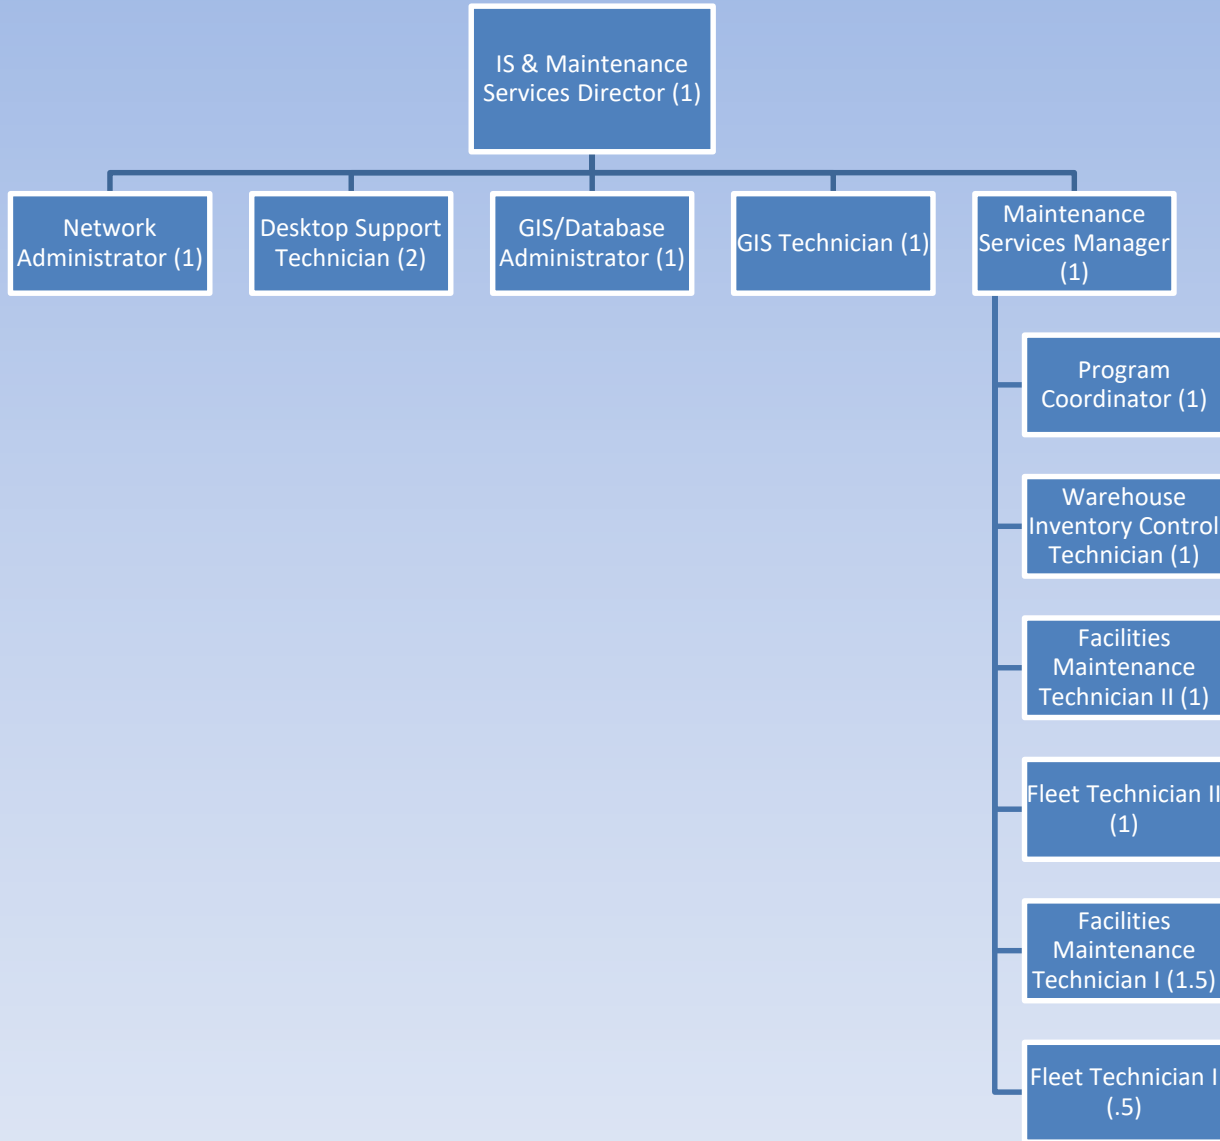

City of Tualatin

City of Tualatin Organization

* The Citizen Advisory Committees include the Tualatin Library Advisory Committee, the Tualatin Park Advisory Committee, the Tualatin Arts Advisory Committee, the Tualatin Planning Commission, the Core Area Parking District Board, the Architectural Review Board, and the Budget Advisory Committee

Administration

*Volunteer Coordinator I is recorded in the Library's budget authority, but reports to the Human Resources Director.

Finance

City of Tualatin

Legal

City of Tualatin

Information Services

City of Tualatin

Community Development

City of Tualatin

Police Services

City of Tualatin

Parks & Recreation

City of Tualatin

Public Works

City of Tualatin

Library

City of Tualatin