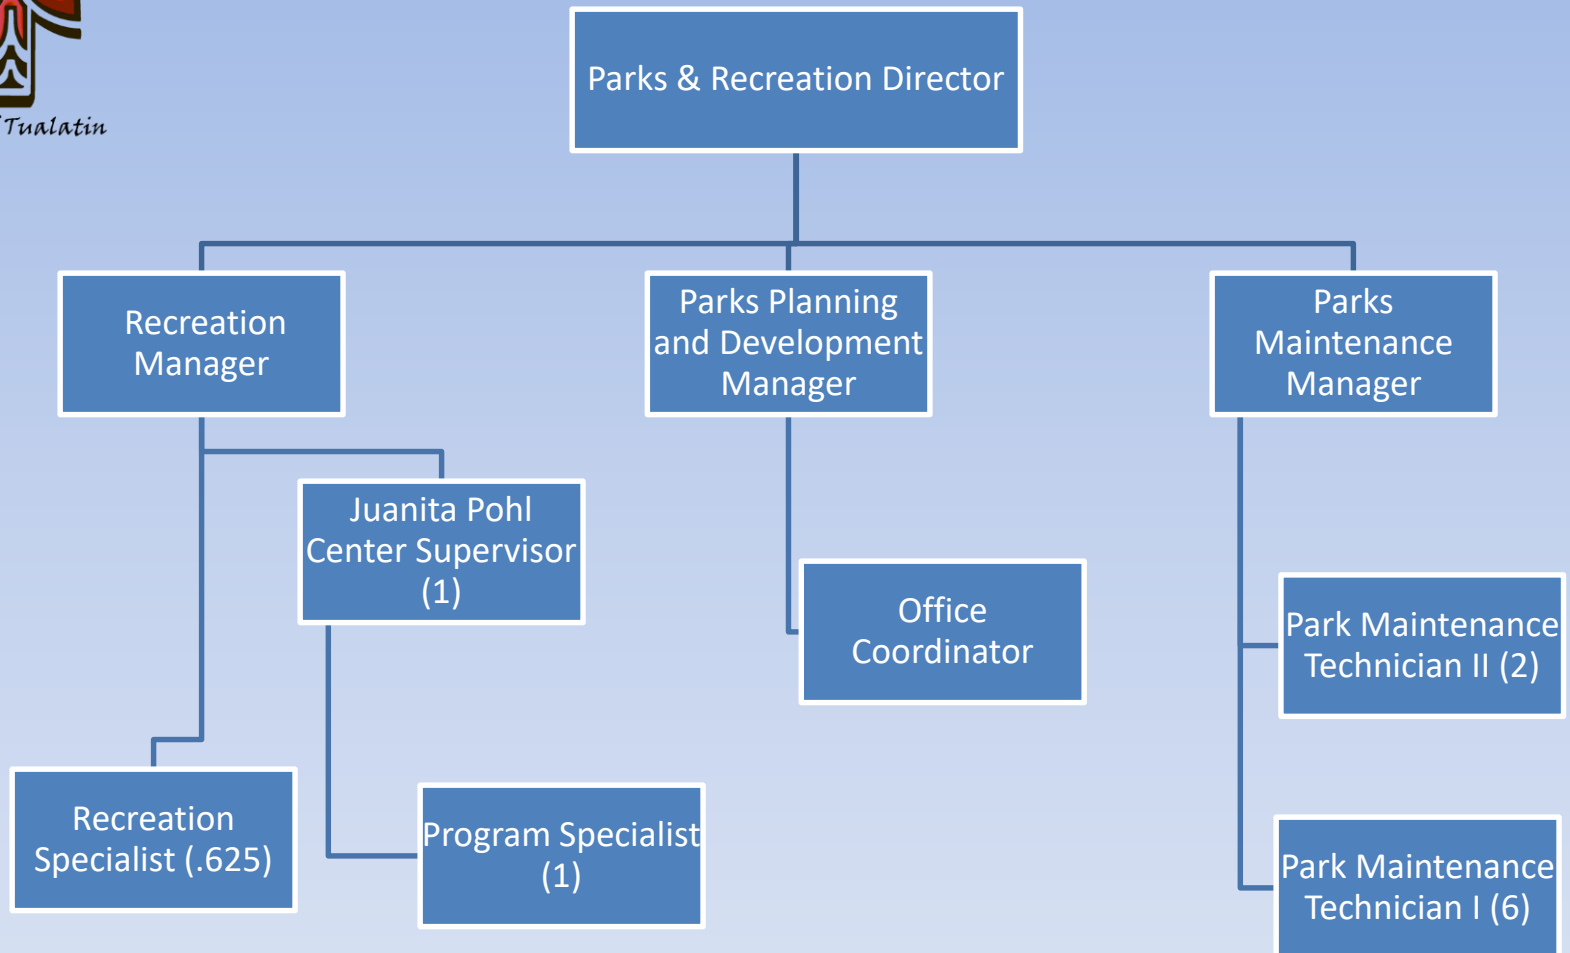

Parks & Recreation

City of Tualatin