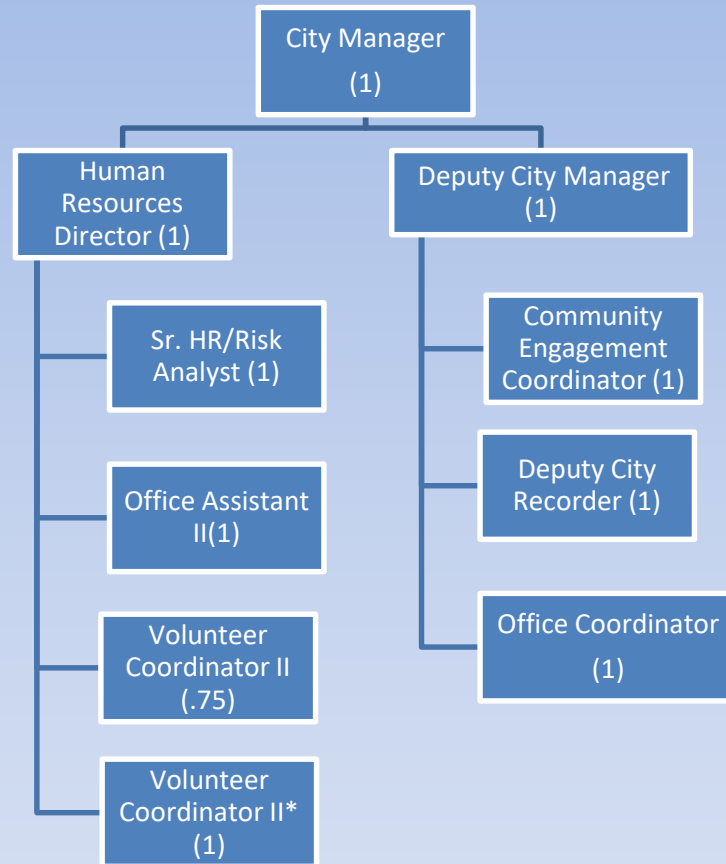

City of Tualatin

City of Tualatin Organization

* The Citizen Advisory Committees include the Tualatin Library Advisory Committee, the Tualatin Park Advisory Committee, the Tualatin Arts Advisory Committee, the Tualatin Planning Commission, the Core Area Parking District Board, the Architectural Review Board, and the Budget Advisory Committee

Administration

*Volunteer Coordinator I is recorded in the Library's budget authority, but reports to the Human Resources Director.

Finance

City of Tualatin

Legal

City of Tualatin

Information Services

City of Tualatin