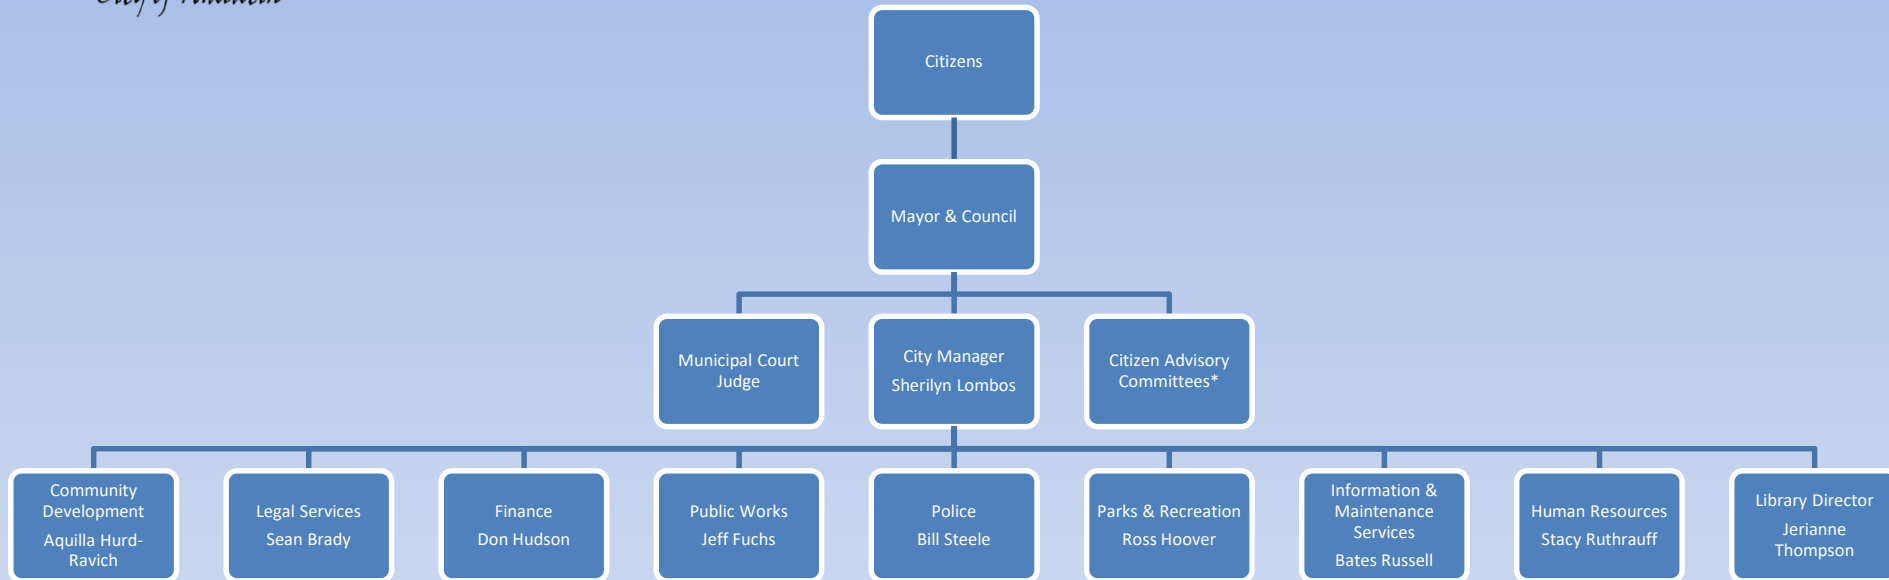

City of Tualatin

City of Tualatin Organization

* The Citizen Advisory Committees include the Tualatin Library Advisory Committee, the Tualatin Park Advisory Committee, the Tualatin Arts Advisory Committee, the Tualatin Planning Commission, the Core Area Parking District Board, the Architectural Review Board, and the Budget Advisory Committee

Administration

*Volunteer Coordinator I is recorded in the Library's budget authority, but reports to the Human Resources Director.

Finance

City of Tualatin

Legal

City of Tualatin

Information Services

City of Tualatin