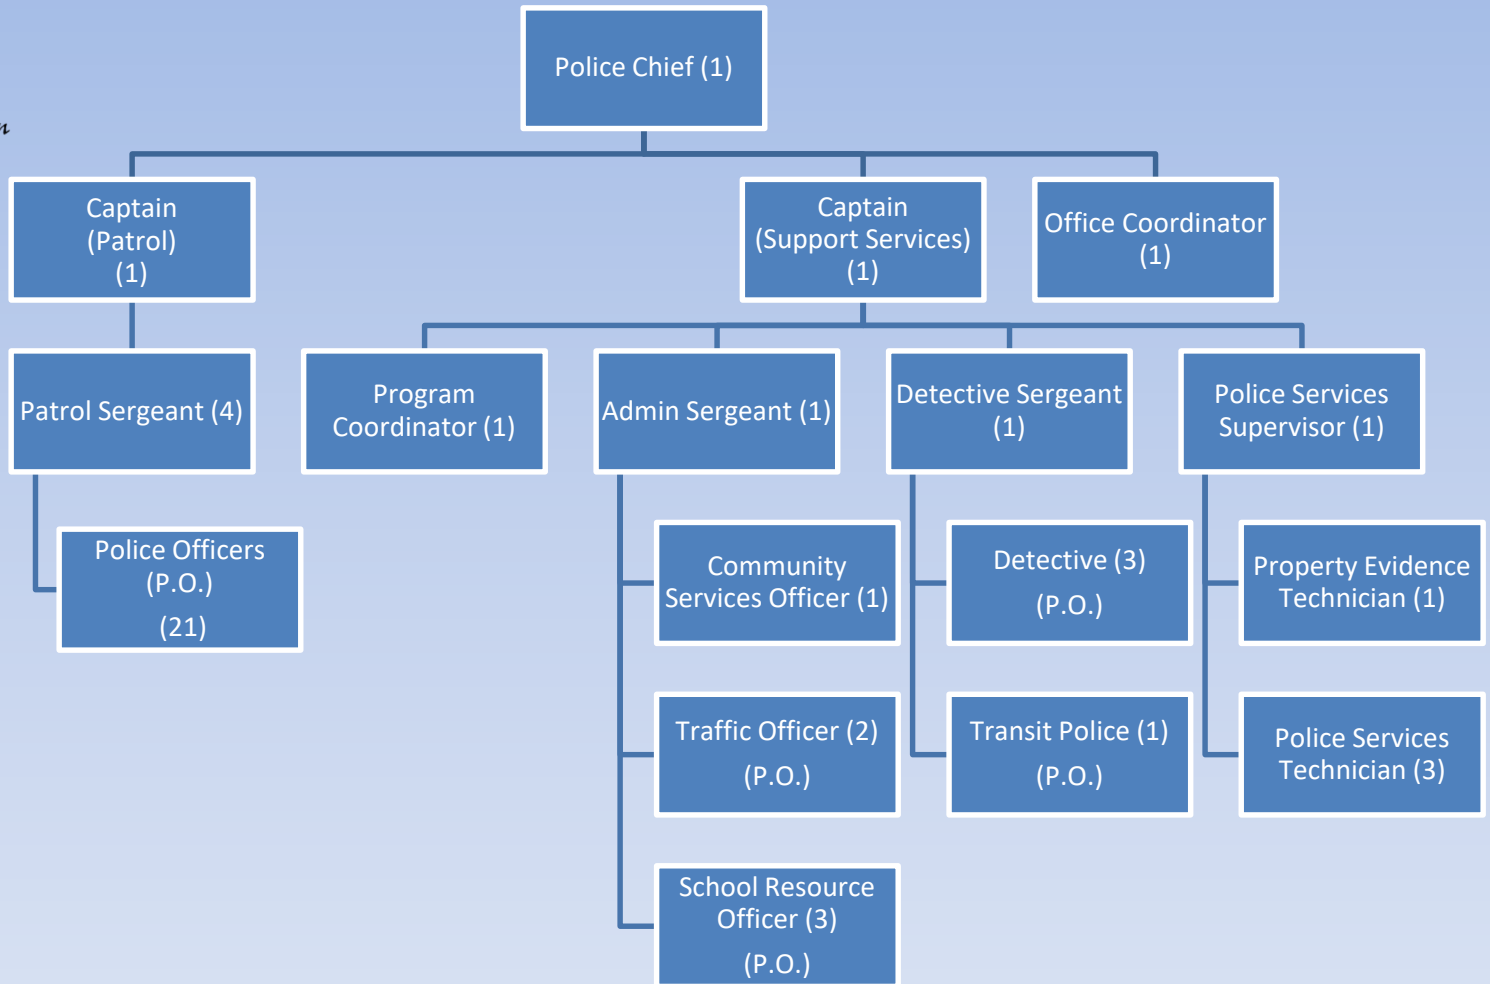

City of Tualatin

City of Tualatin Organization

* The Citizen Advisory Committees include the Tualatin Library Advisory Committee, the Tualatin Park Advisory Committee, the Tualatin Arts Advisory Committee, the Tualatin Planning Commission, the Core Area Parking District Board, the Architectural Review Board, and the Budget Advisory Committee

Administration

*Volunteer Coordinator I is recorded in the Library's budget authority, but reports to the Human Resources Director.

Finance

City of Tualatin

Legal

City of Tualatin

Information Services

City of Tualatin

Community Development

City of Tualatin

Police Services

City of Tualatin

Parks & Recreation

City of Tualatin

Public Works

City of Tualatin