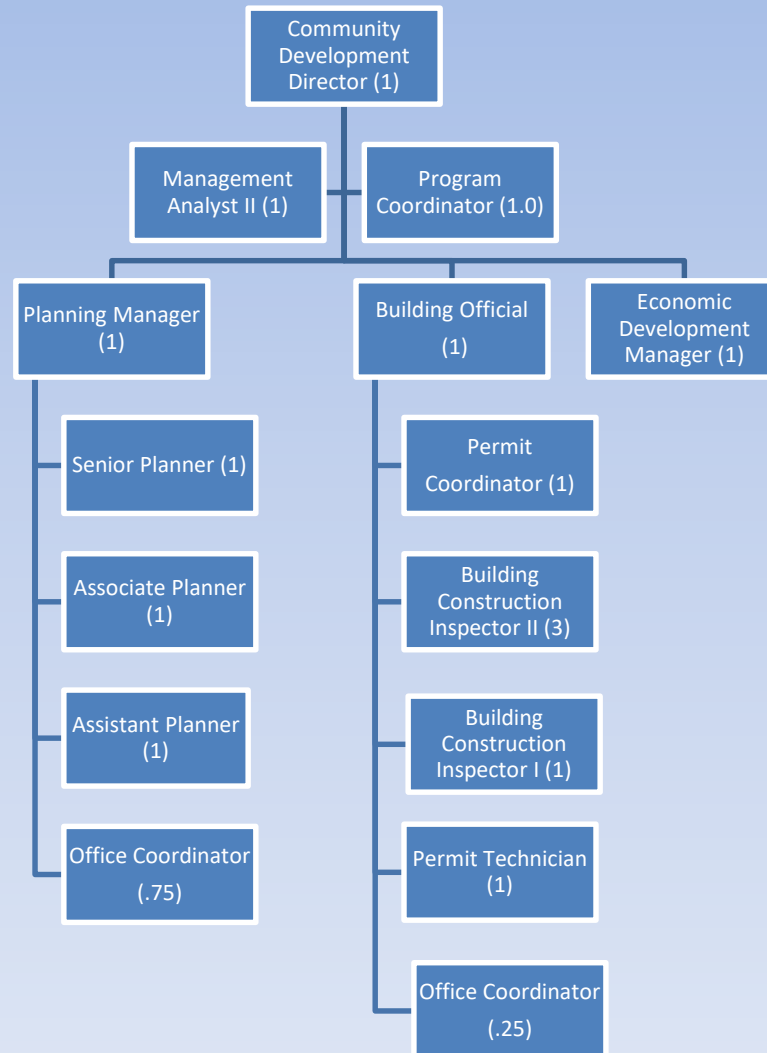

Community Development

City of Tualatin