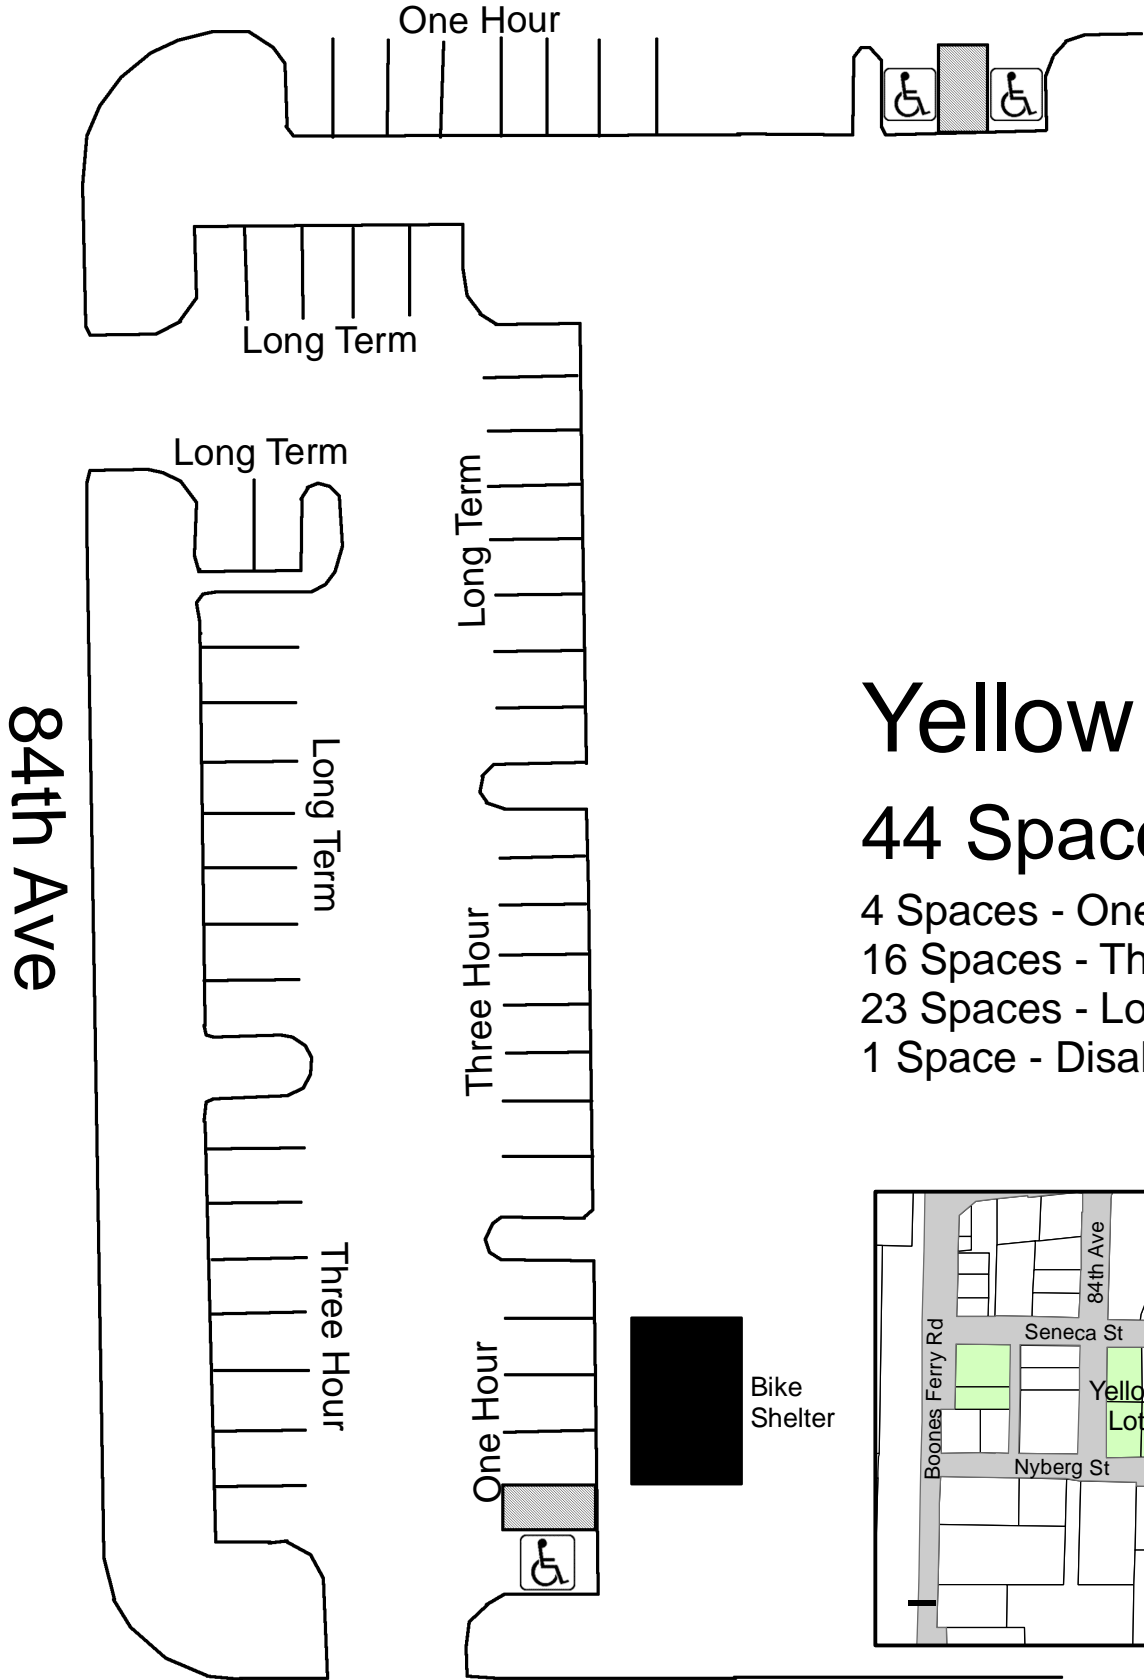

Seneca St

Yellow Lot

44 Spaces

- 4 Spaces - One Hour
- 16 Spaces - Three Hours
- 23 Spaces - Long Term
- 1 Space - Disabled

Nyberg St