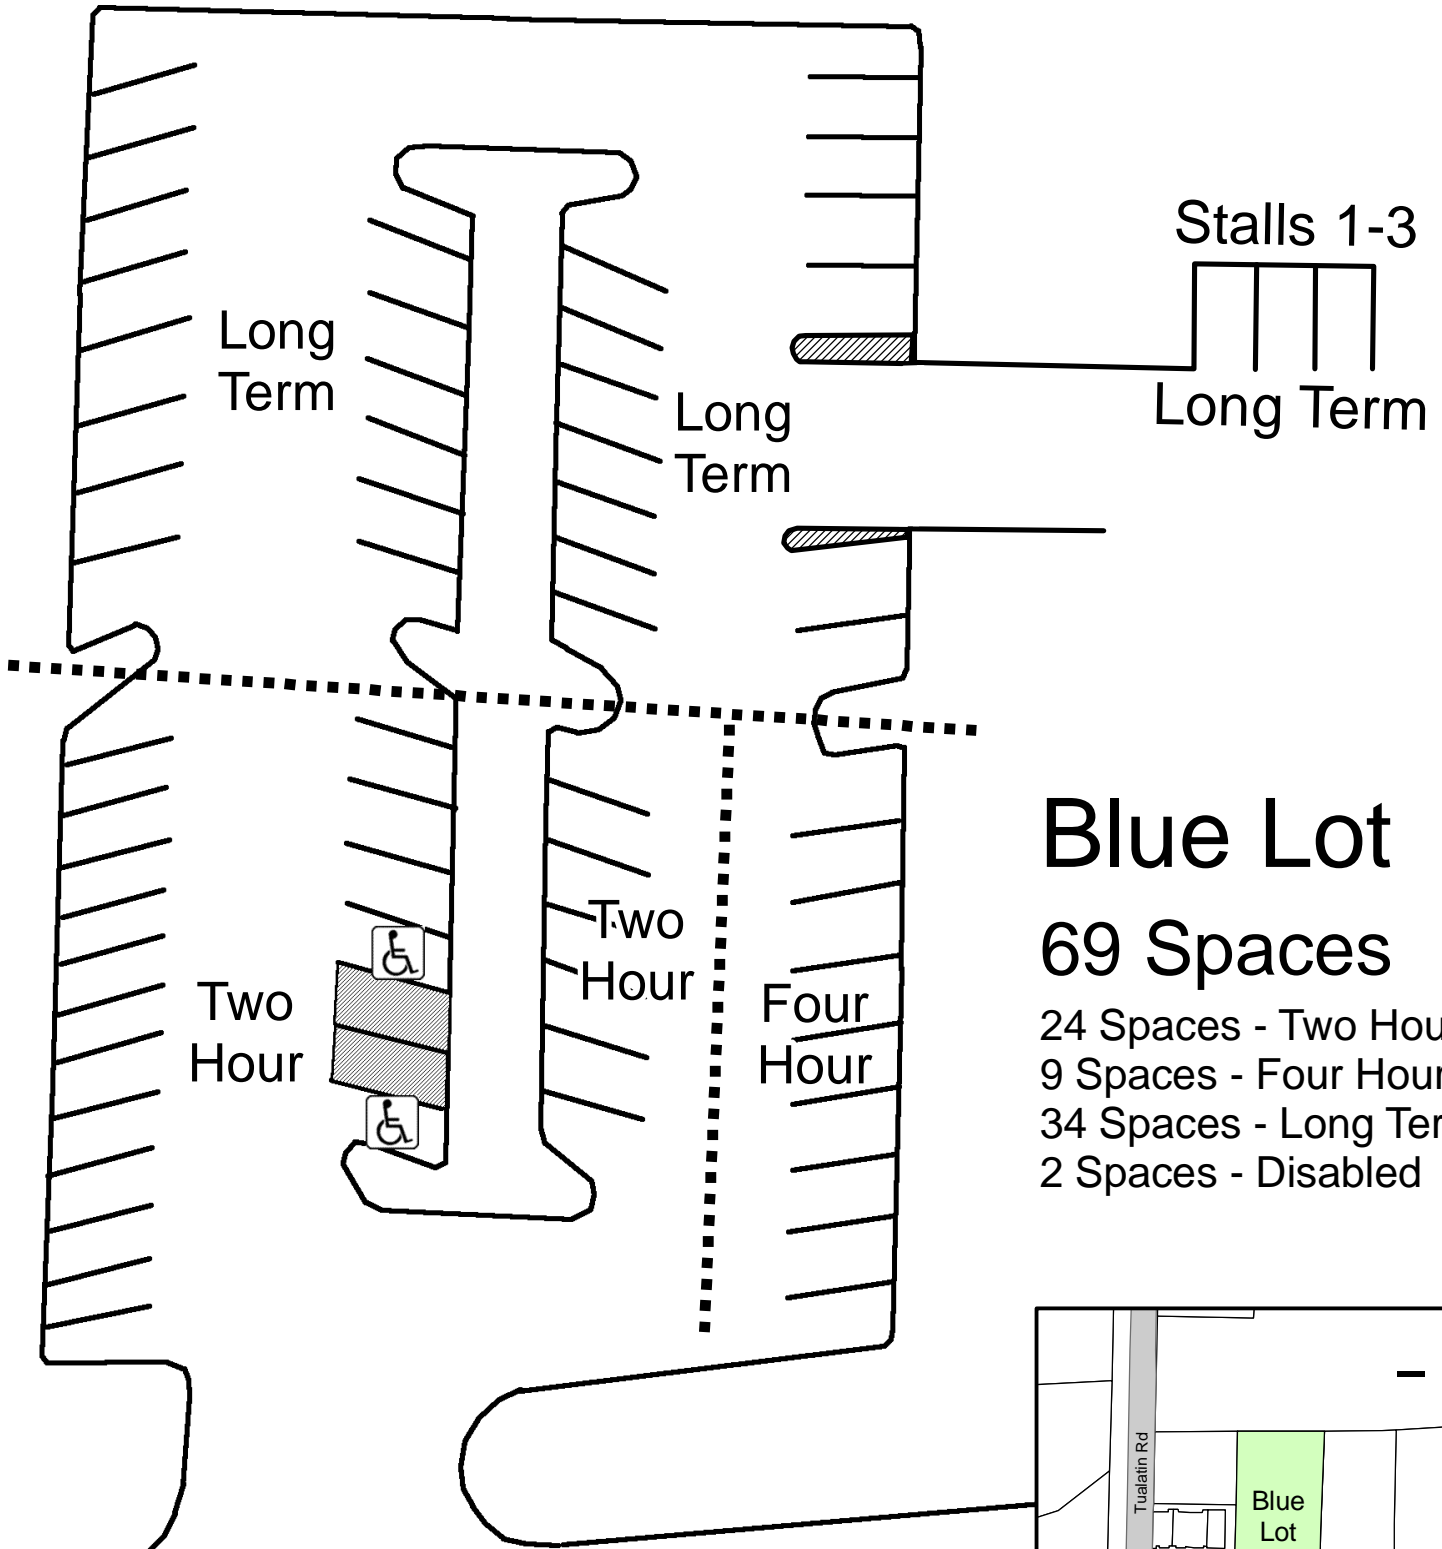

Blue Lot

Blue Lot 69 Spaces

- 24 Spaces - Two Hour
- 9 Spaces - Four Hours
- 34 Spaces - Long Term
- 2 Spaces - Disabled