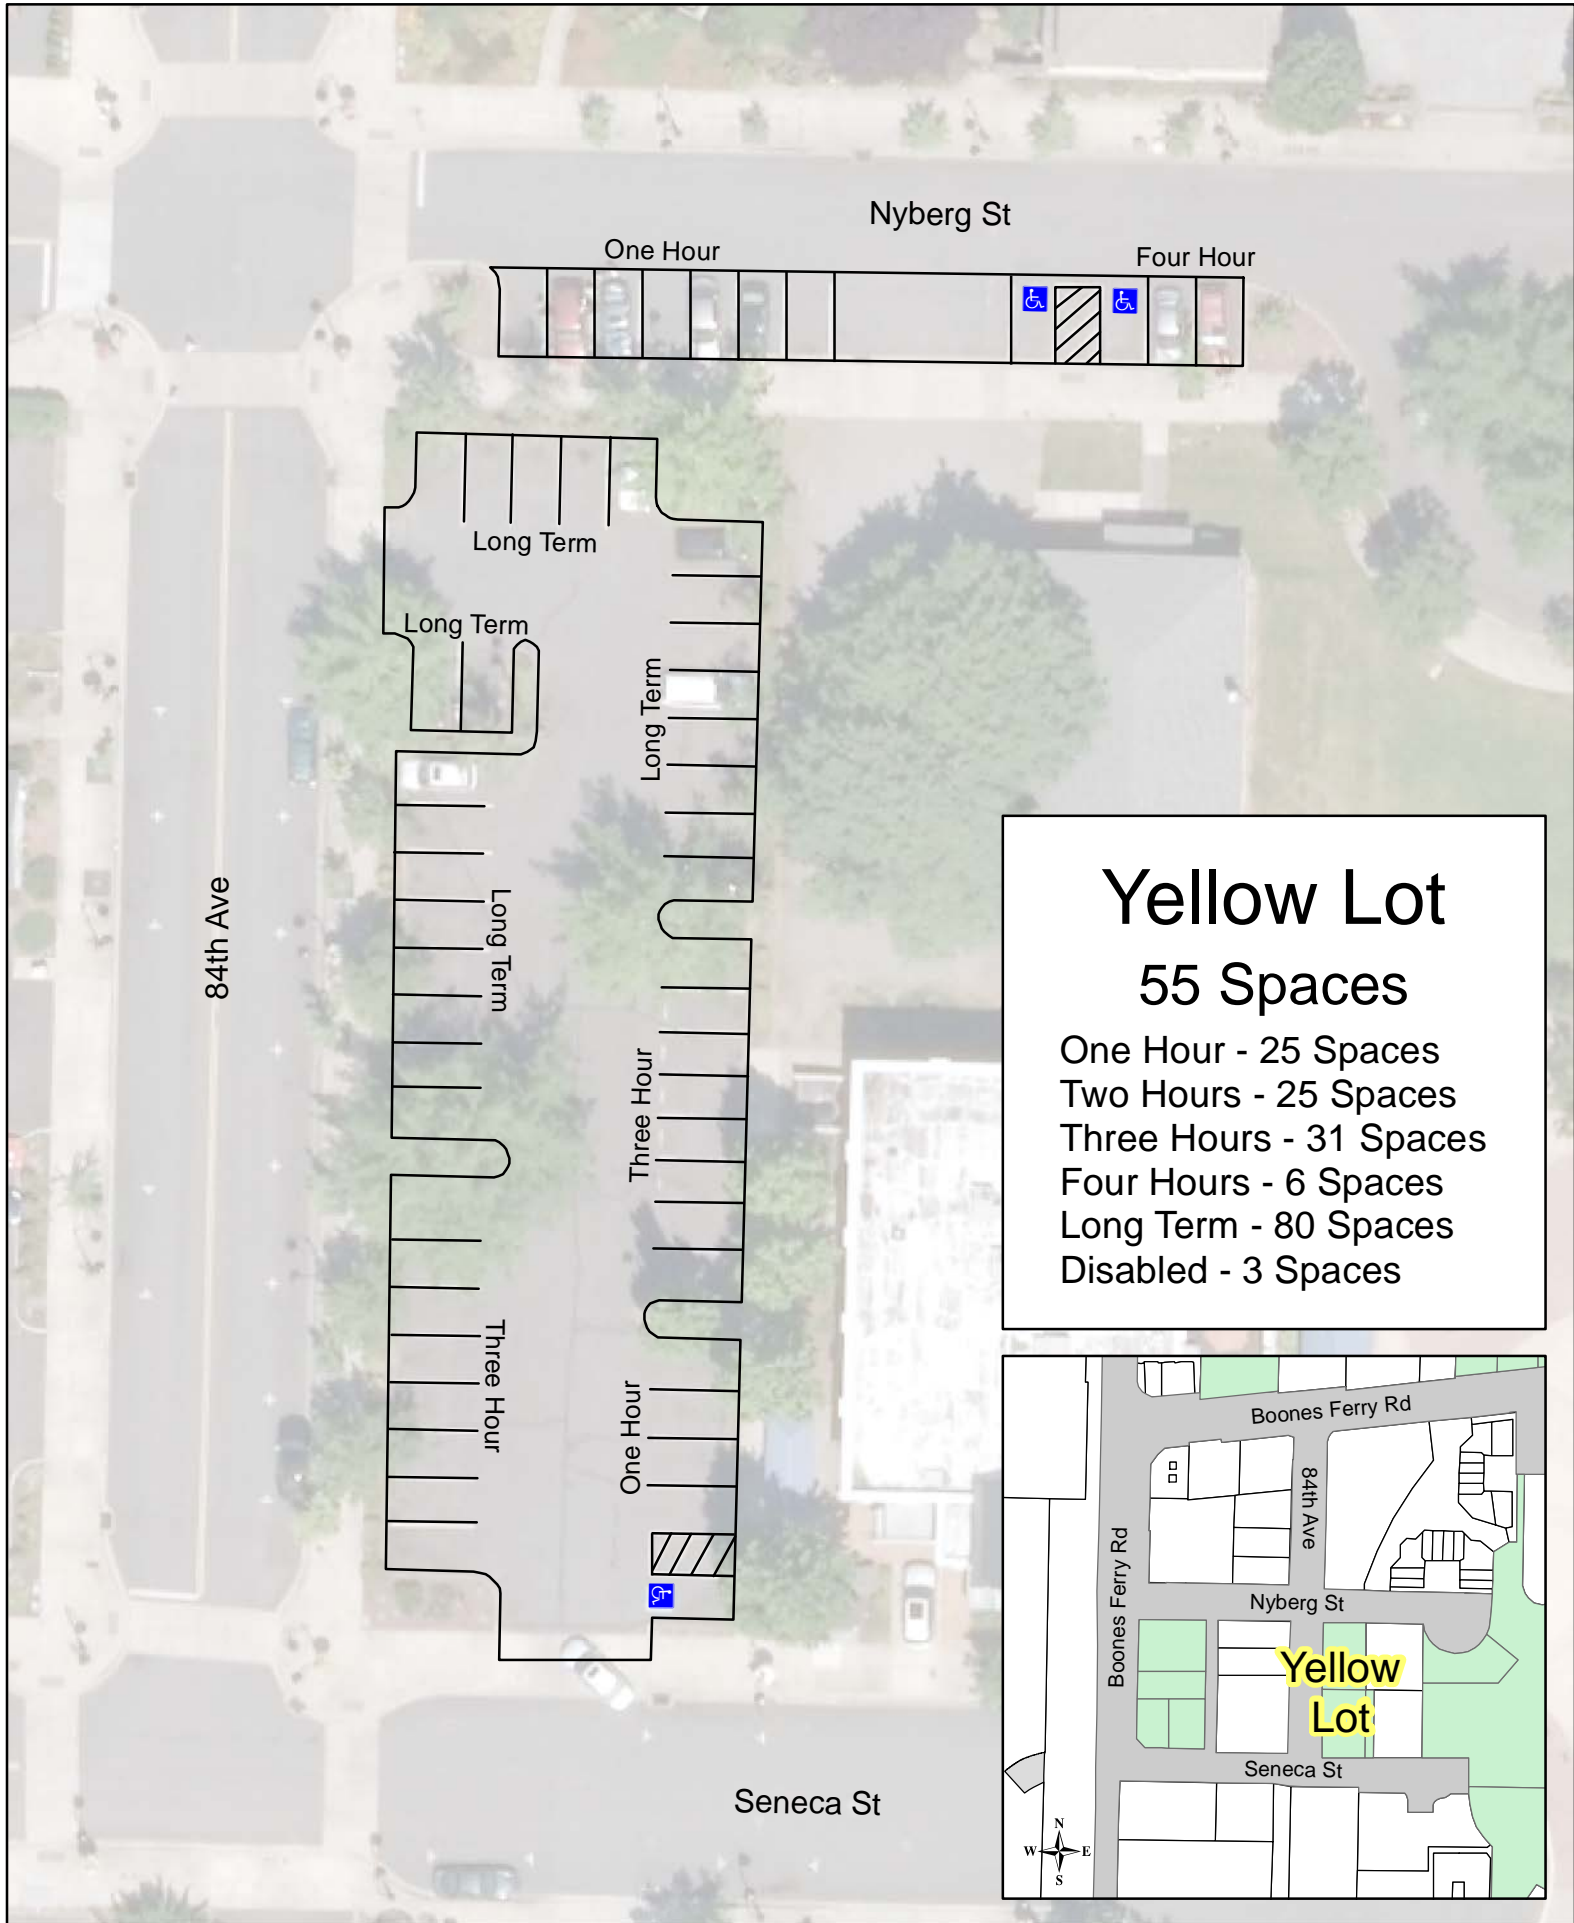

Yellow Lot

Yellow Lot

55 Spaces

- One Hour - 25 Spaces
- Two Hours - 25 Spaces
- Three Hours - 31 Spaces
- Four Hours - 6 Spaces
- Long Term - 80 Spaces
- Disabled - 3 Spaces