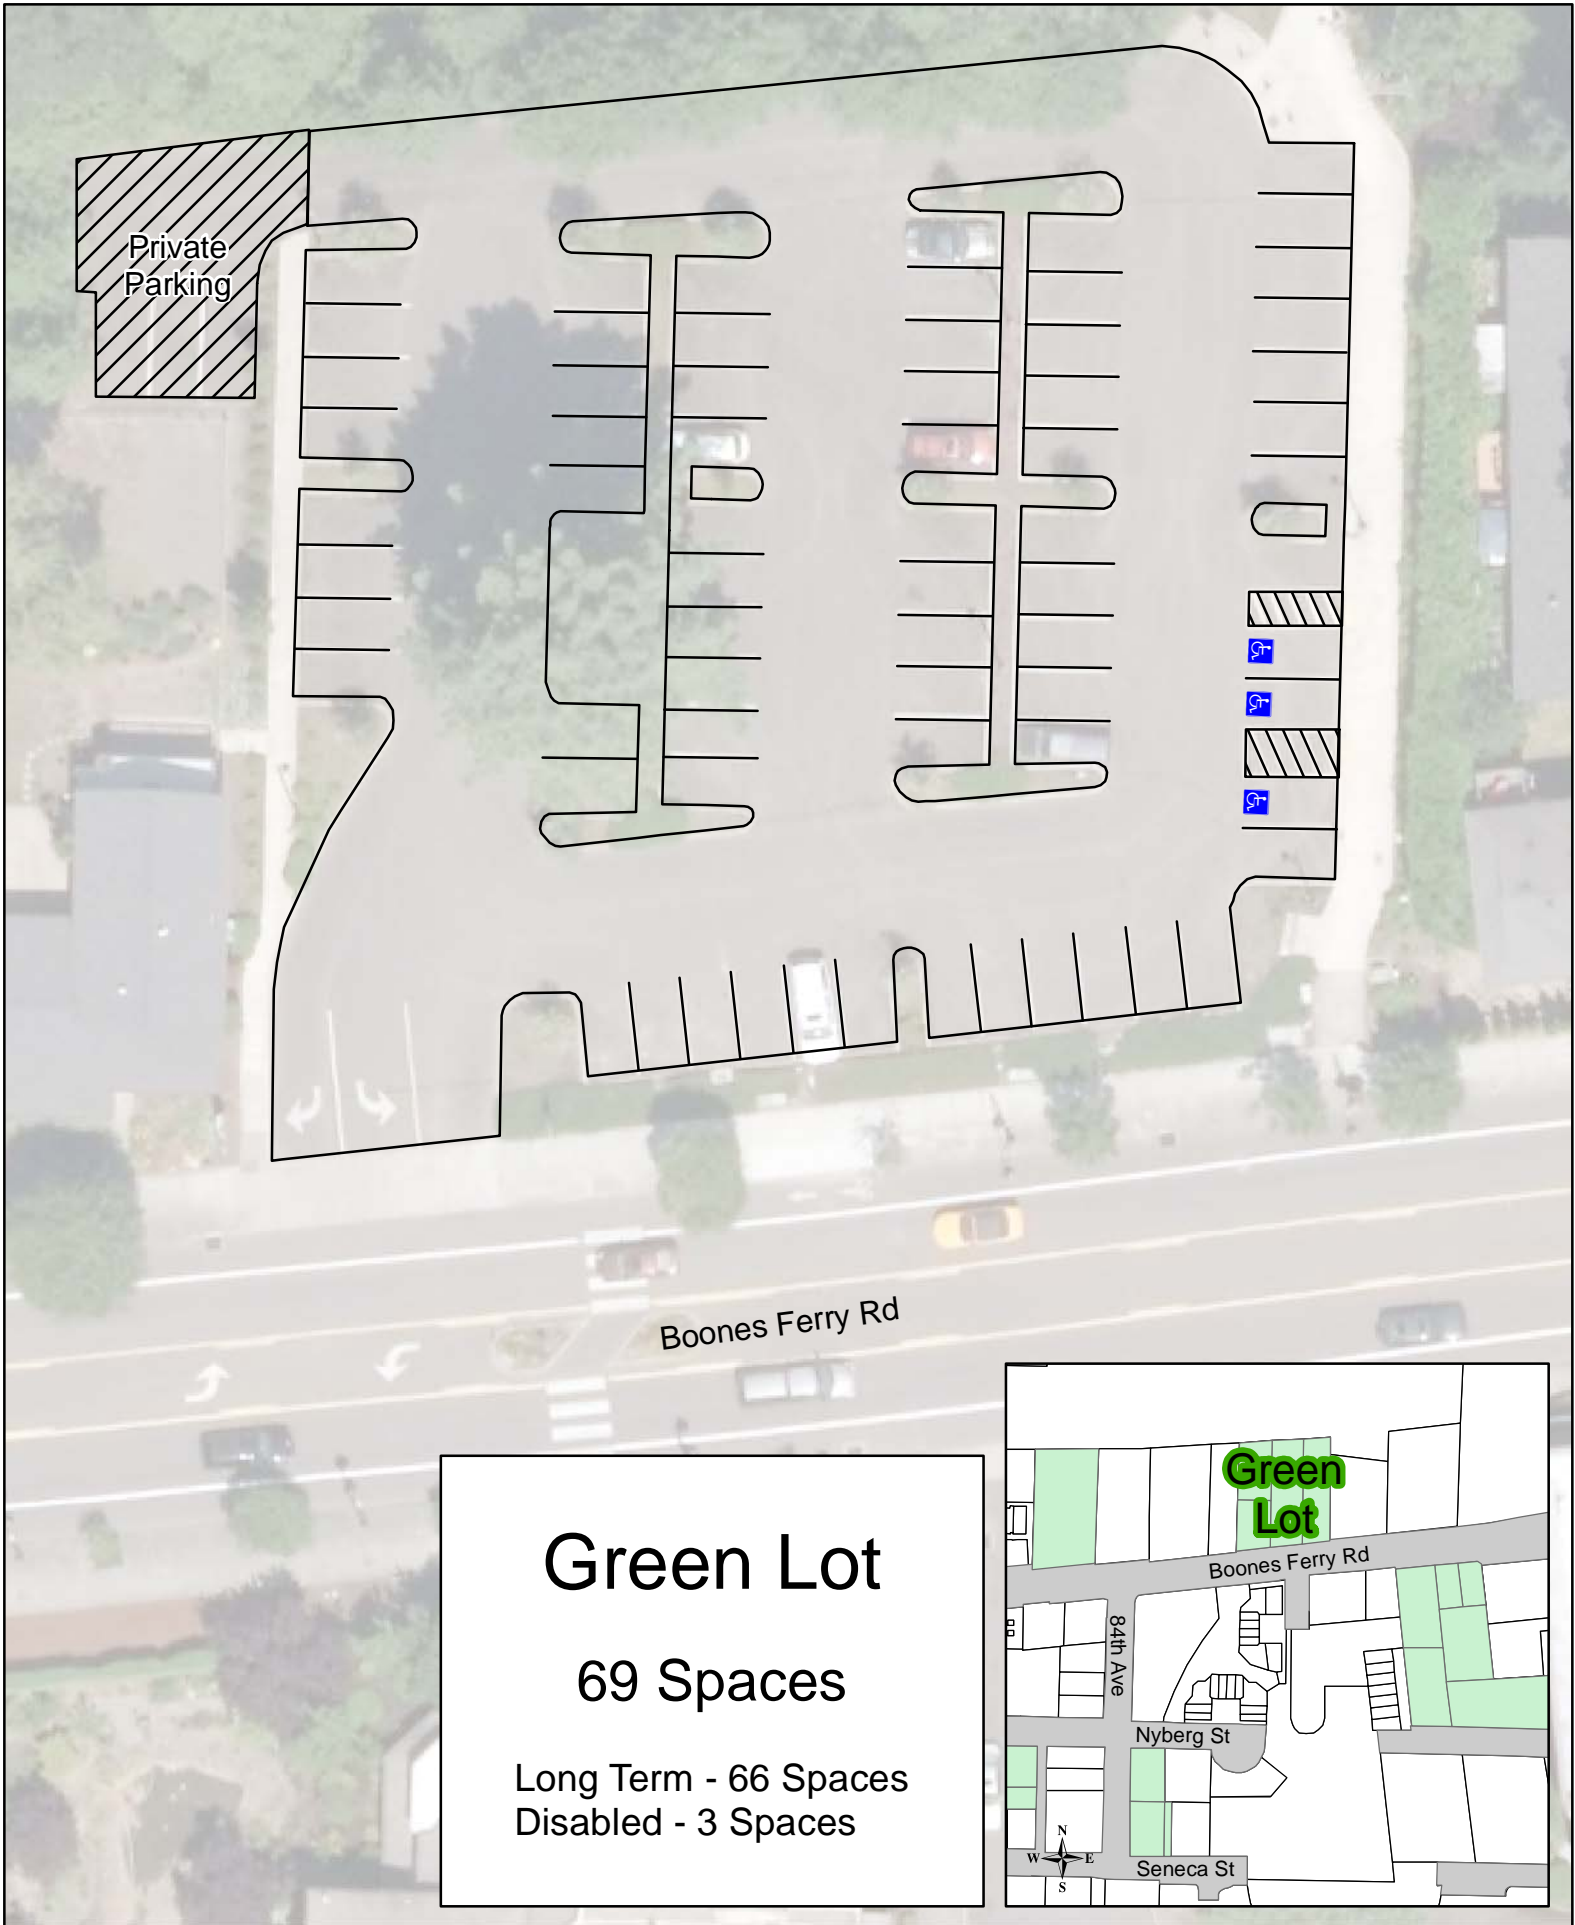

Green Lot

Private
Parking

Boones Ferry Rd

Green Lot

69 Spaces

Long Term - 66 Spaces
Disabled - 3 Spaces

Green
Lot

Boones Ferry Rd

84th Ave

Nyberg St

Seneca St