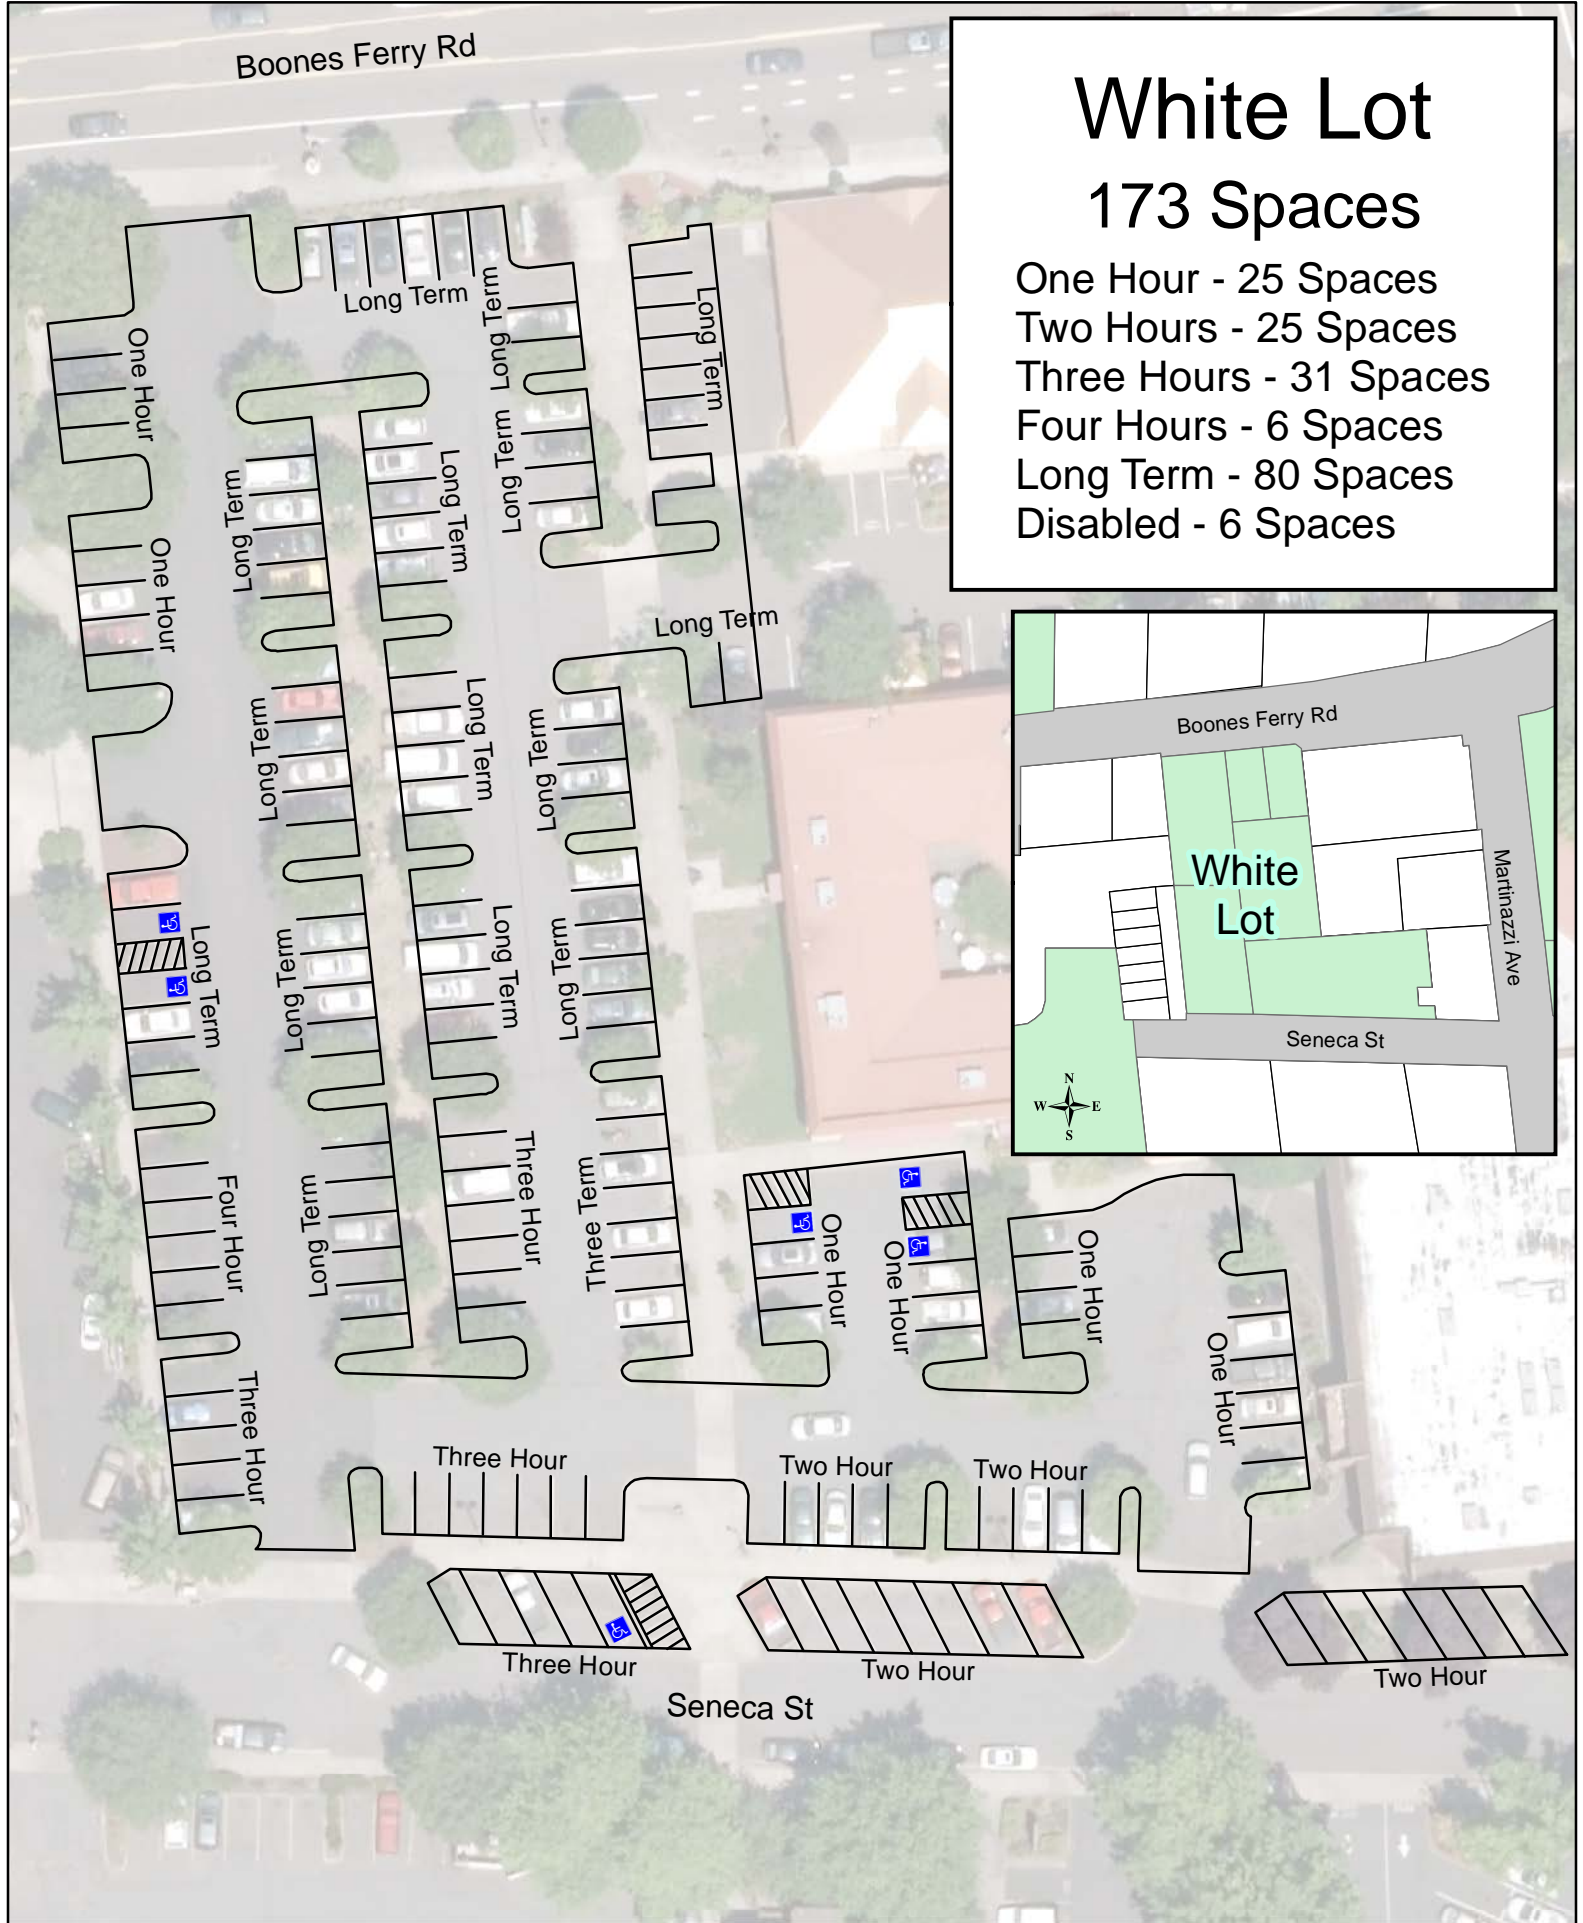

### 38 Spaces

Long Term - 80 Spaces

Disabled - 3 Spaces

## White Lot 173 Spaces

- One Hour - 25 Spaces
- Two Hours - 25 Spaces
- Three Hours - 31 Spaces
- Four Hours - 6 Spaces
- Long Term - 80 Spaces
- Disabled - 6 Spaces

## Yellow Lot