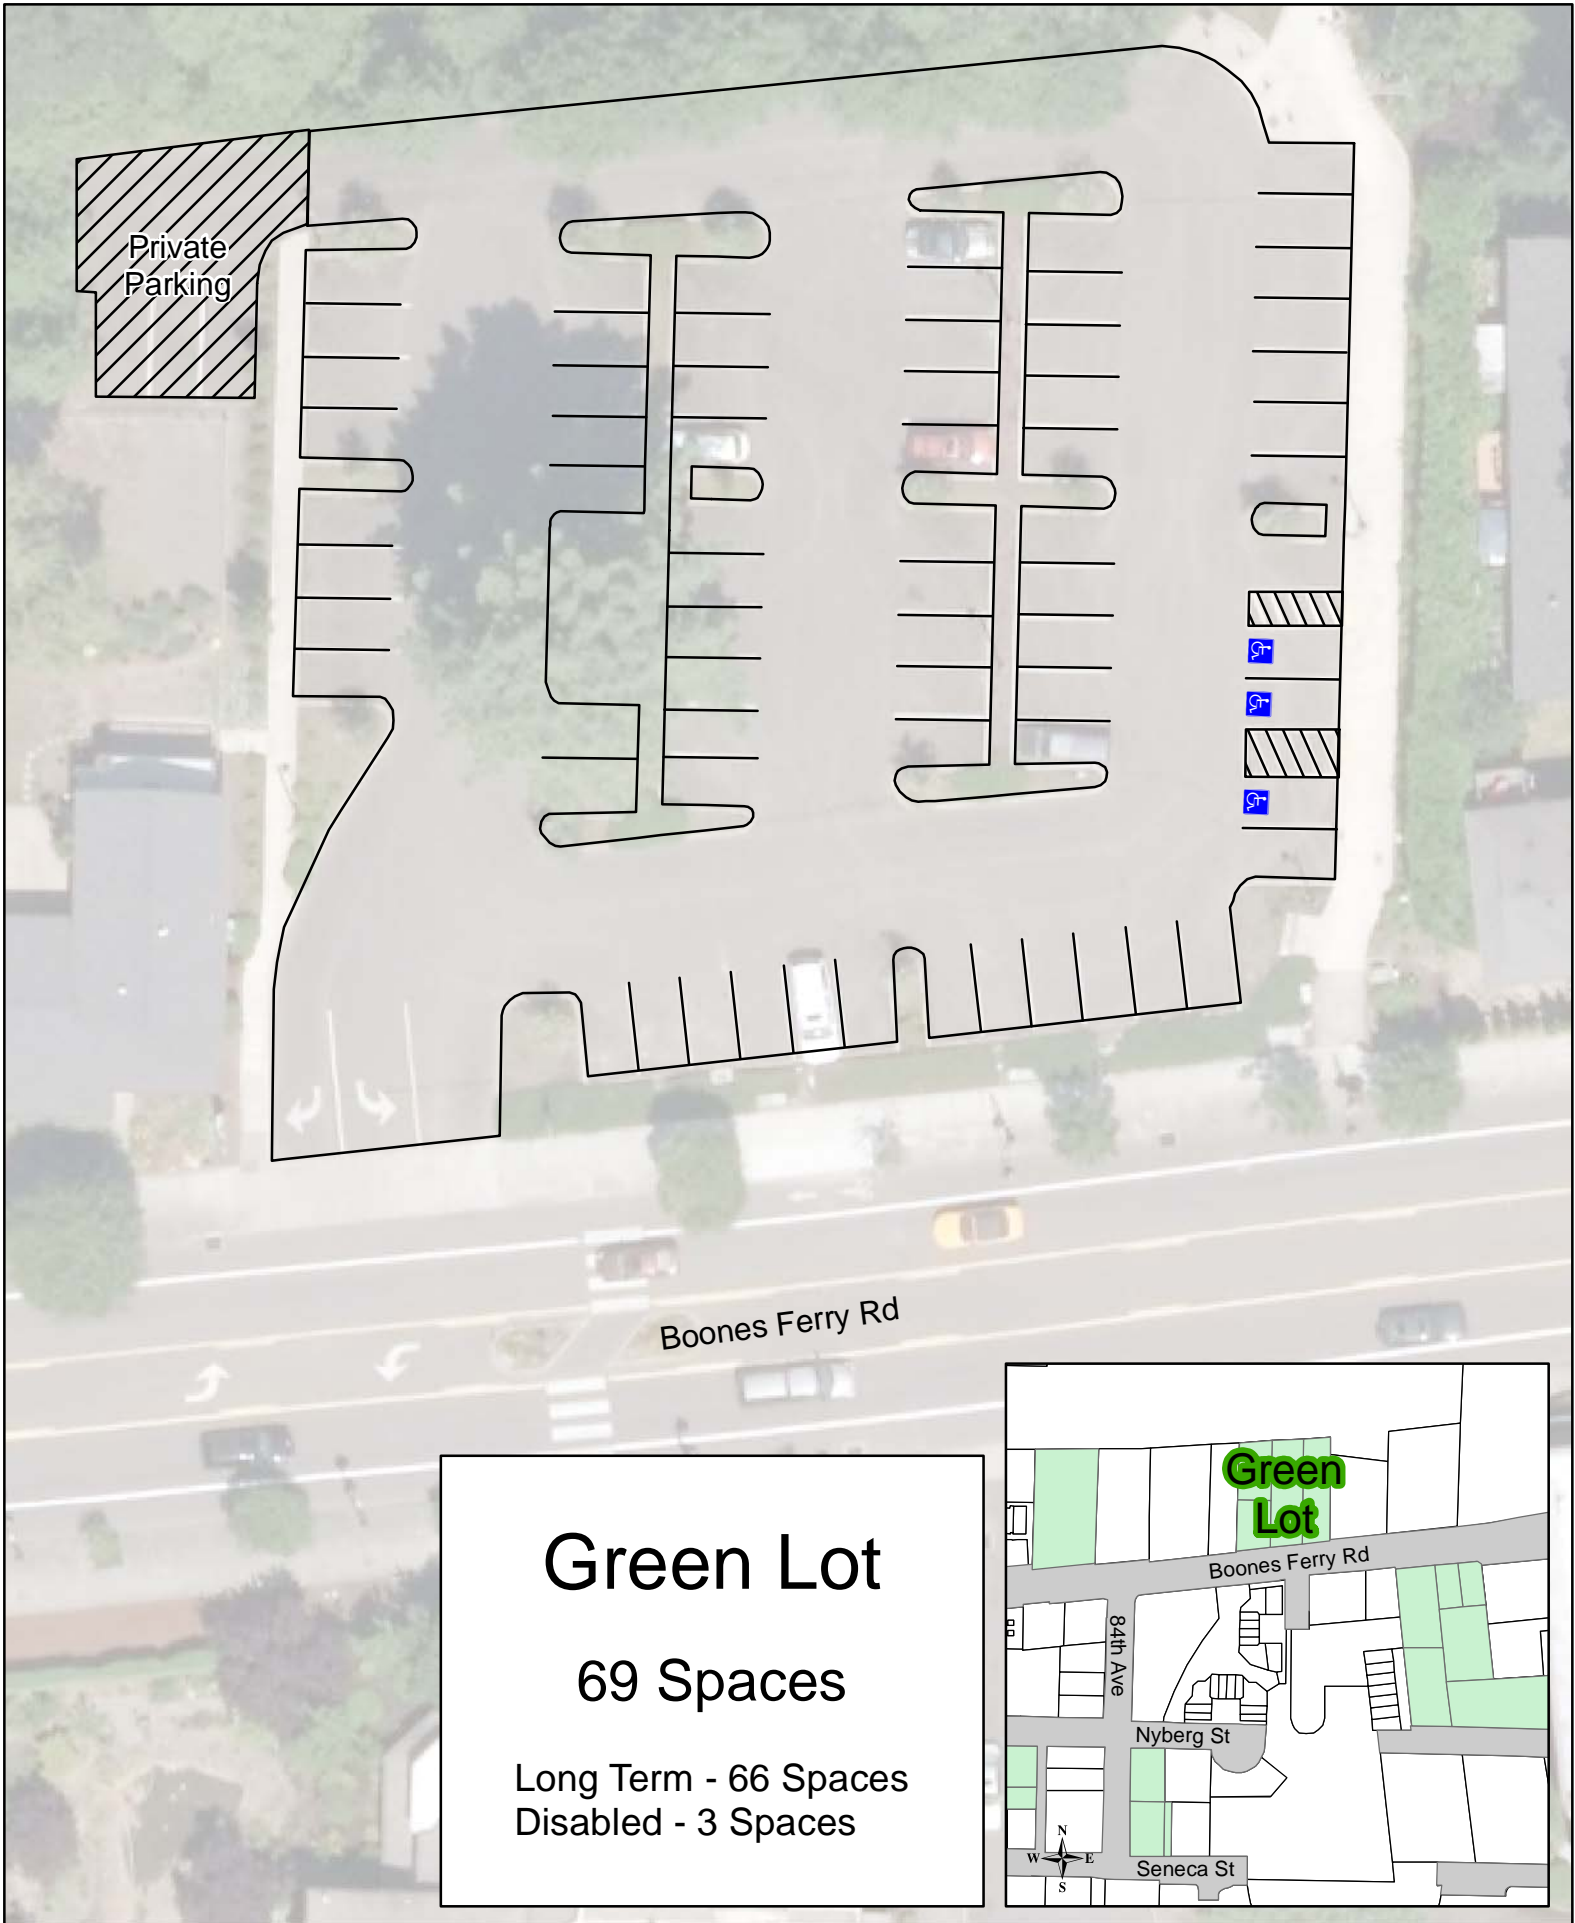

Green Lot

Private
Parking

Boones Ferry Rd

Green Lot

69 Spaces

Long Term - 66 Spaces
Disabled - 3 Spaces

**Green
Lot**

Boones Ferry Rd

84th Ave

Nyberg St

Seneca St